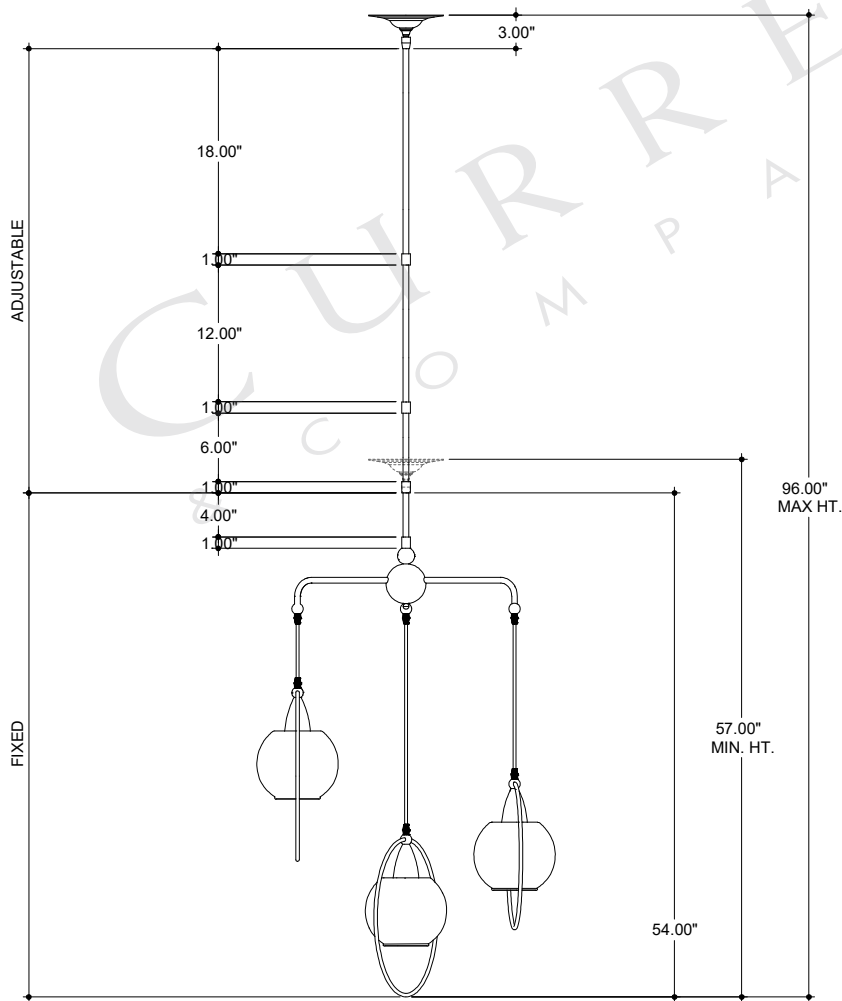

CANOPY DETAIL

TOP VIEW

FRONT VIEW

9000-0559

ALL WORK © 2019 CURREY & COMPANY