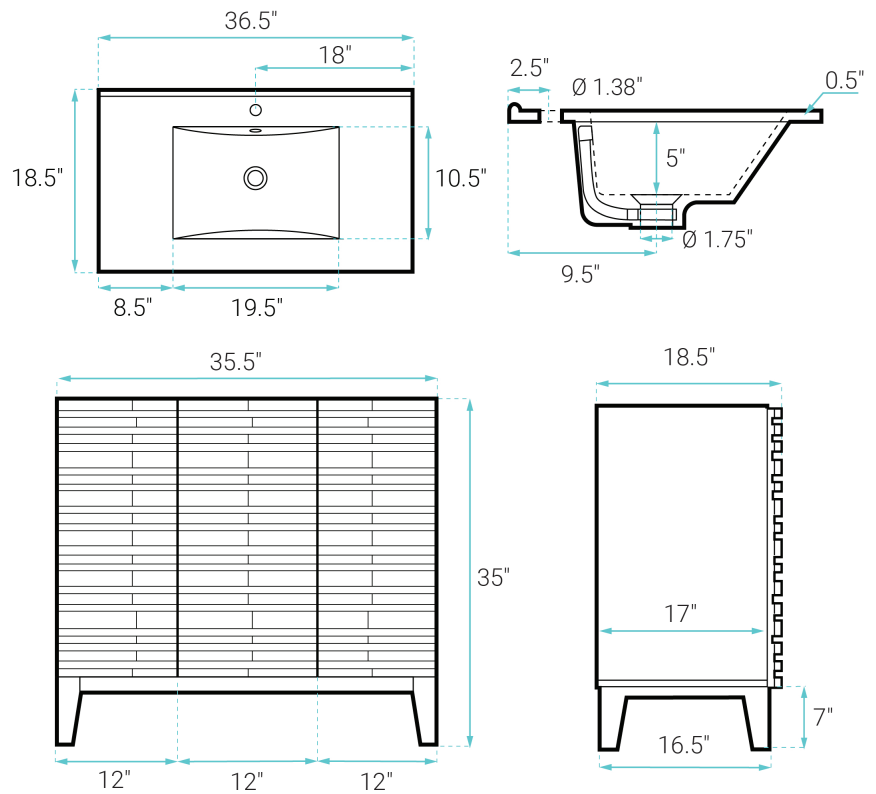

Cascade

Swiss Madison®
well made forever

Freestanding Vanity SM-BV471

FEATURES:

- Sleek, freestanding design
- Glazed ceramic, single sink
- Standard 1.75" drain hole
- Standard 1.38" faucet hole
- Chrome-finish overflow
- Wooden legs

INSTALLATION:

Freestanding, assembly required

COLORS & FINISHES:

- Natural Oak: SM-BV471
- White Oak: SM-BV471W-3
- Black: SM-BV471B
- Brown Oak: SM-BV471BK

SPECIFICATIONS:

N.W: 91 lb.

W: 36.5" x D: 18.5" x H: 35.5"

Inner Sink: D: 10.5" x W: 19.5" x H: 5"

INCLUDED PARTS:

- Cabinet: SM-BV471-C
- Sink: SM-VT336

REQUIRED PARTS:

- Sink Drain*
- Drain Trap*
- Faucet*
- Water Supply Lines

*Sold Separately by Swiss Madison