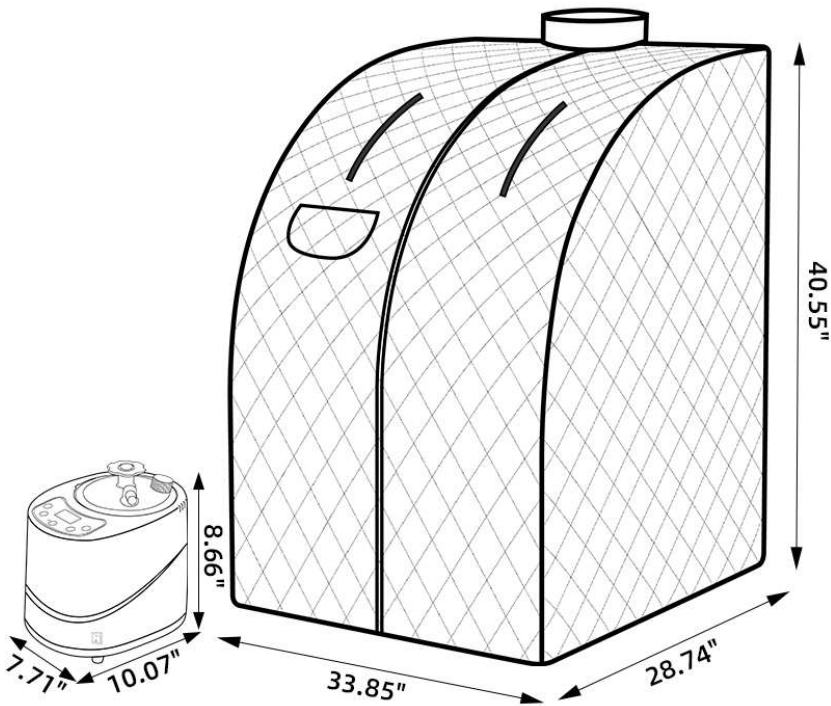

# SPECIFICATIONS

SPECS	SP-SS0004-1P
Assembled Tent Dimensions(L x W x H)	33.85 " x 28.74 " x 40.55 " ( 86 x 73 x 103 cm )
Power Output	900 Watts
Maximum Temperature	122°F ( 50°C )
Time Setting Limit	Up to 99 Minutes
Voltage	120V AC / 60Hz
Weight	22 lb ( 10 KG )

# PRODUCT SIZE CHART

**SP-SS0004-1P Dimension**