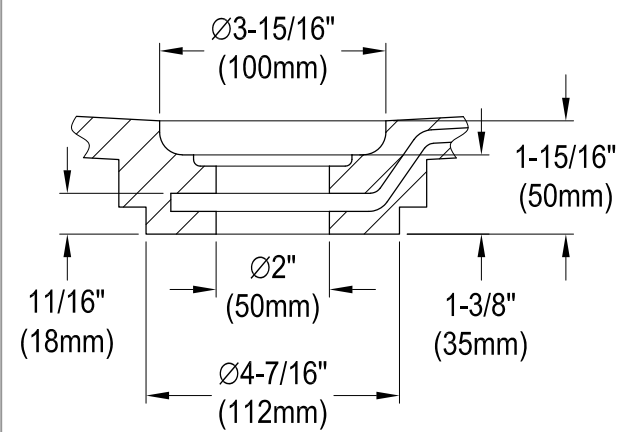

VRTOV633724

63" Solid Surface White Stone Freestanding Tub with Drain

Drain Hole Size

Scale (5:1)

View C

Scale (3:1)

Section A-A

Section B-B