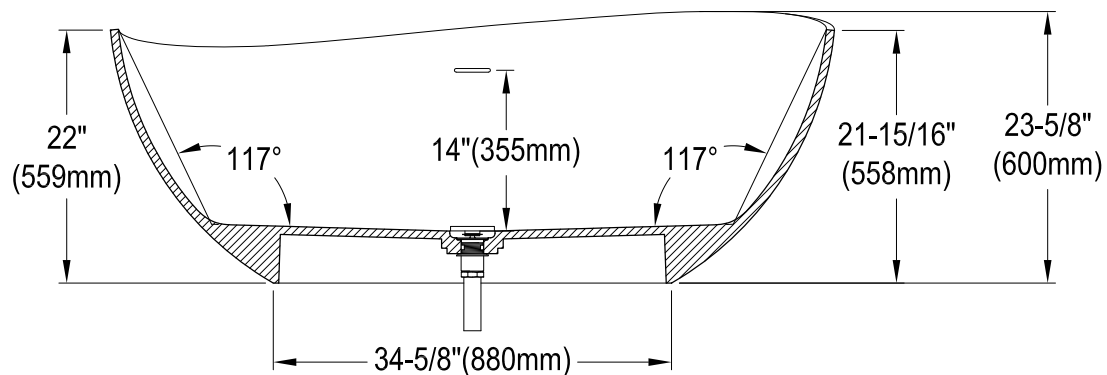

VRTOV633724

63" Solid Surface White Stone Freestanding Tub with Drain

Drain Hole Size

Scale (5:1)

View C

Scale (3:1)

Section A-A

Section B-B