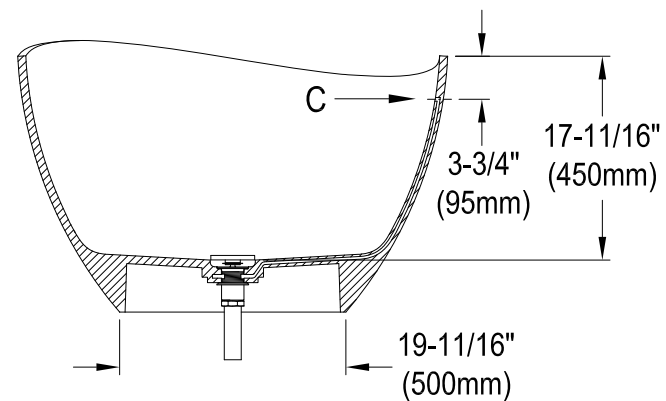

VRTOV633724

63" Solid Surface White Stone Freestanding Tub with Drain

Drain Hole Size

Scale (5:1)

View C

Scale (3:1)

Section A-A

Section B-B