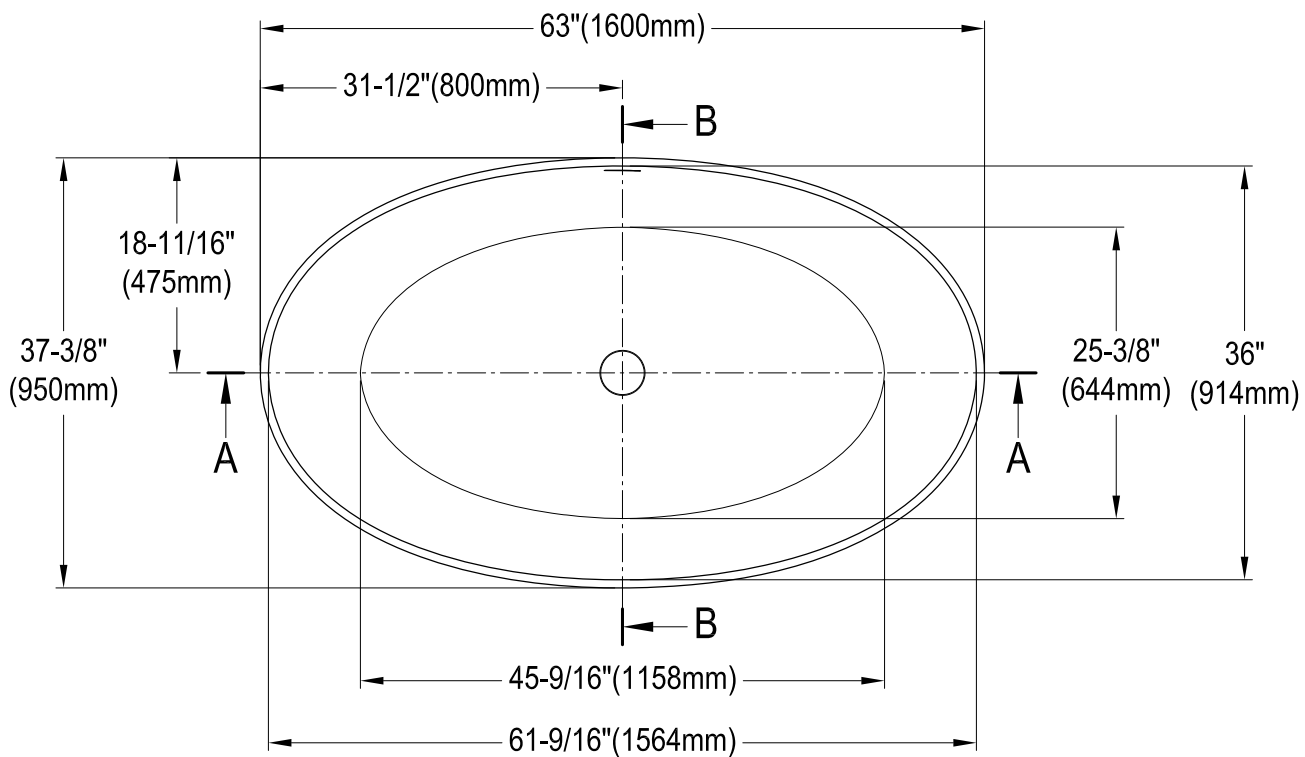

VRTOV633724

63" Solid Surface White Stone Freestanding Tub with Drain

Drain Hole Size

Scale (5:1)

View C

Scale (3:1)

Section A-A

Section B-B