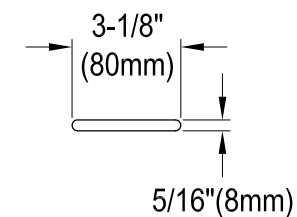

VRTOV633724

63" Solid Surface White Stone Freestanding Tub with Drain

Drain Hole Size

Scale (5:1)

View C

Scale (3:1)

Section A-A

Section B-B