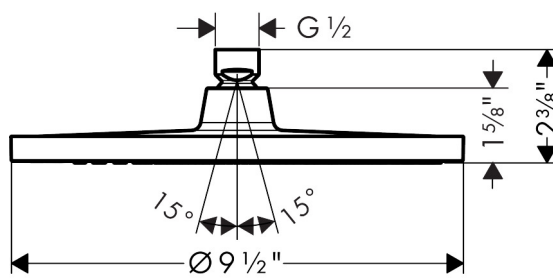

Brand hansgrohe
Art. Name **Crometta S** Showerhead 240 1-Jet, 2.5 GPM
Art. Nr. 26917821
Surface brushed nickel
Pos. 1

Product Picture

Drawing

Technology

Features

- Spray modes: Rain
- 180 no-clog spray channels
- Flow: 2.5 GPM (9.5 L/Min)
- Fully-finished matching spray face