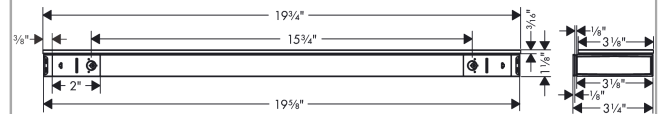

**Rainfinity
Shelf 500**

Finishes : **chrome** Part no. : **26844000**

Description

Features

- Surface of the shelf at color variant -000 = mirror glass, at color variant -700 = graphite color, satined
- Metal
- Wall-mounted

Product image

Scale drawing

**Rainfinity
Shelf 500**

Finishes : **chrome** Part no. : **26844000**

Exploded drawing

Year of production: >07/19

**Rainfinity
Shelf 500**

Finishes : **chrome** Part no. : **26844000**