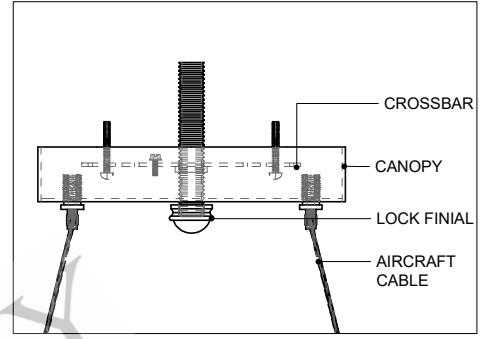

40.00" DIA. FRAME
 6.00" DIA. CANOPY
 1.00" H X 4.25" W
 CROSS BAR

TOP VIEW

CANOPY DETAIL

FRONT VIEW

9000-0878

ALL WORK © 2021 CURREY & COMPANY