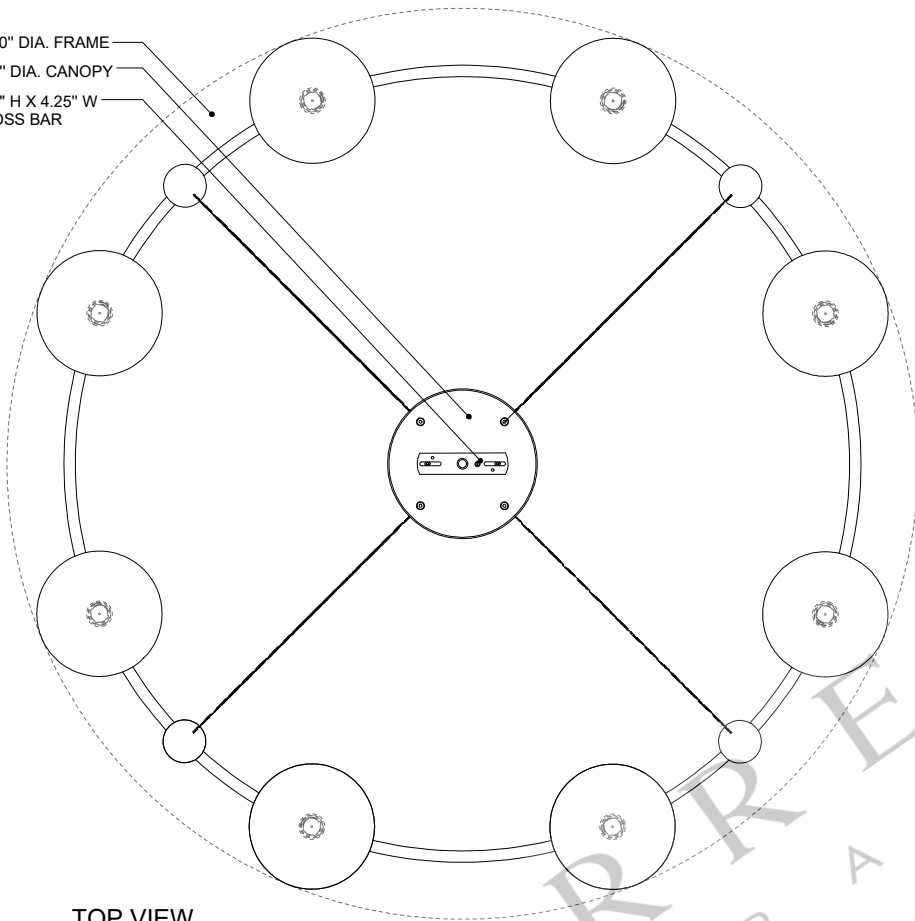

40.00" DIA. FRAME
 6.00" DIA. CANOPY
 1.00" H X 4.25" W
 CROSS BAR

TOP VIEW

CANOPY DETAIL

FRONT VIEW

9000-0878

ALL WORK © 2021 CURREY & COMPANY