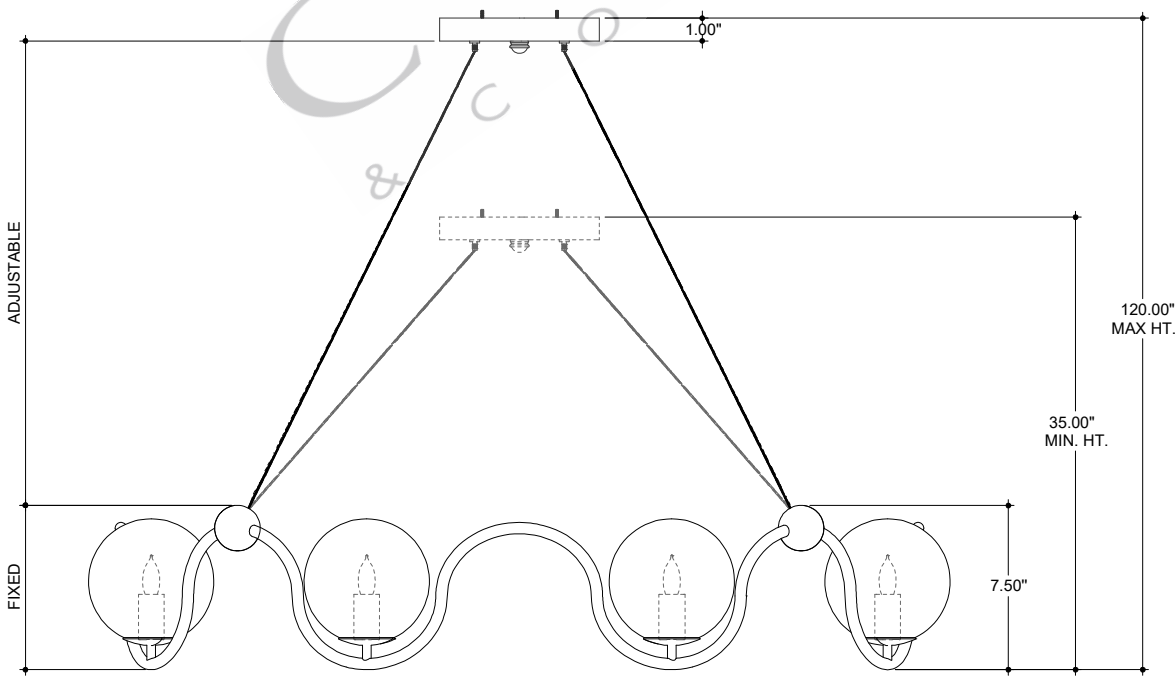

40.00" DIA. FRAME
 6.00" DIA. CANOPY
 1.00" H X 4.25" W
 CROSS BAR

TOP VIEW

CANOPY DETAIL

FRONT VIEW

9000-0878

ALL WORK © 2021 CURREY & COMPANY