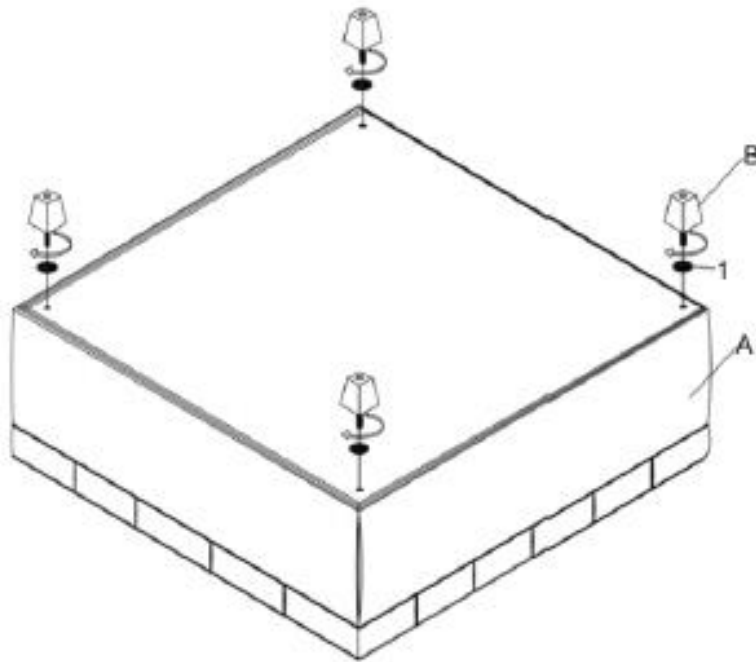

WASHER
QTY 4

Step 1

1. Place Ottoman (A) upside down on a flat, smooth surface.
2. Attach Feet (B) and Washers (1) to each corner.

Step 2

1. Turn Ottoman right side up.
2. Make sure both left and right safety latches are in the locked position when the top is raised.