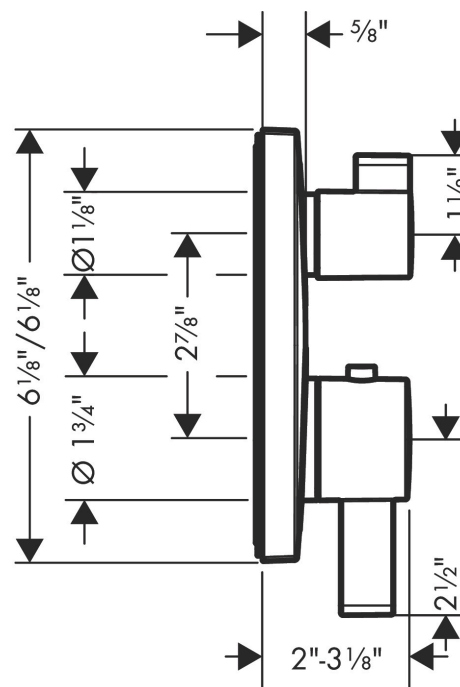

Brand	hansgrohe
Art. Name	Ecostat Square Thermostatic Trim with Volume Control
Art. Nr.	15712341
Surface	brushed black chrome
Pos.	1

Product Picture

Drawing

Features

- Volume control for 1 outlet
- Flow: 6.0 GPM (22.7 L/Min)
- Thermostatic cartridge, Ceramic cartridge
- Anti-scald 100° safety stop
- Optimized for water-efficient shower products