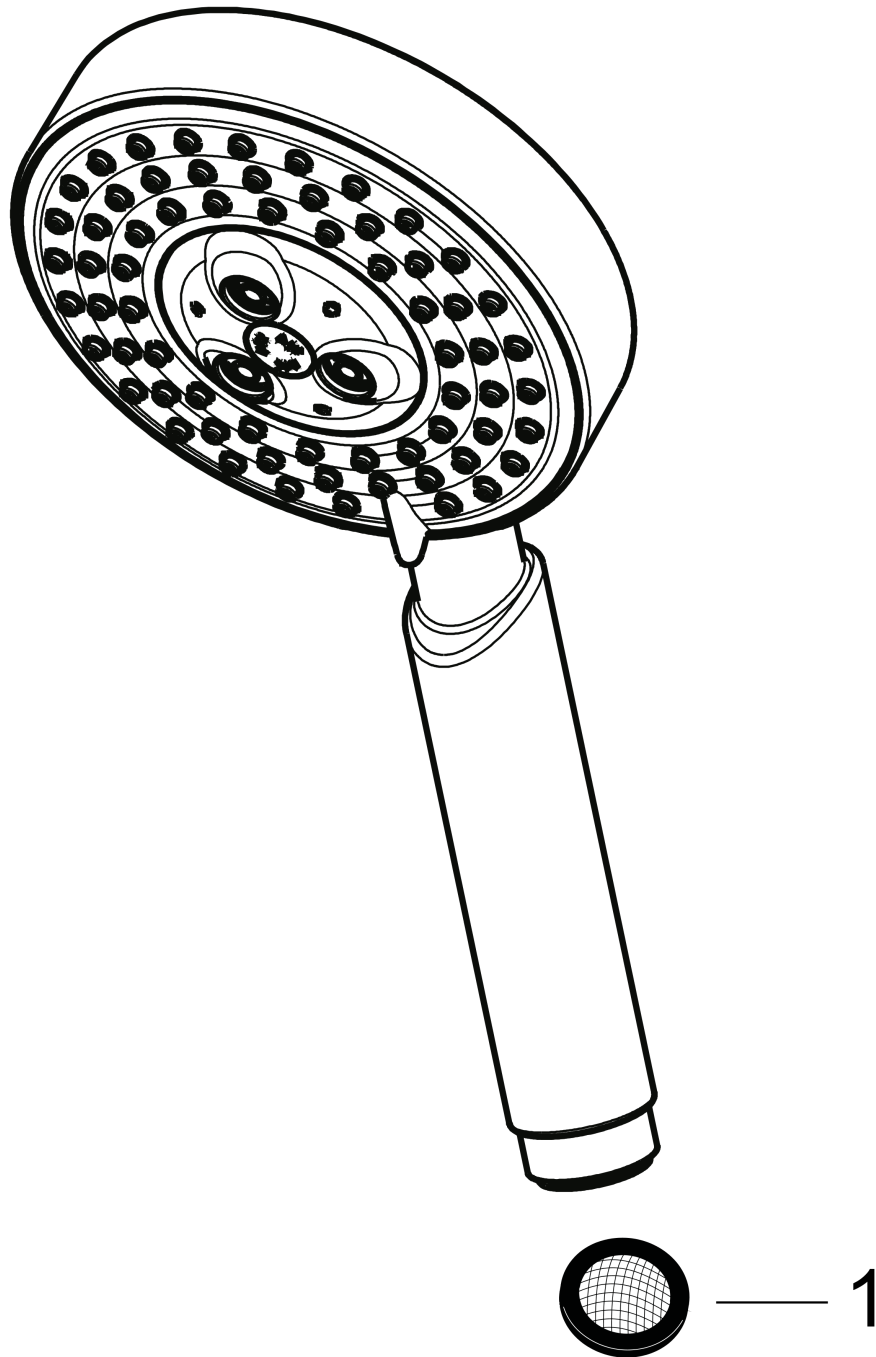

**Raindance S**  
**Handshower 100 3-Jet, 2.5 GPM**  
 Finishes : **chrome**    Part no. : **28504001**

**Description**

**Features**

- 65 no-clog spray channels
- Spray modes: RainAir, BalanceAir, Whirl
- Flow: 2.5 GPM (9.5 L/Min)

**Item details**

List Price \$ 188.00

**Technology**

**Design awards**

reddot design award

**Compliance**

**Product image**

**Scale drawing**

**Raindance S**  
**Handshower 100 3-Jet, 2.5 GPM**  
Finishes : **chrome** Part no. : **28504001**

Exploded drawing

Year of production: >07/06

**Raindance S**  
**Handshower 100 3-Jet, 2.5 GPM**  
 Finishes : **chrome**    Part no. : **28504001**