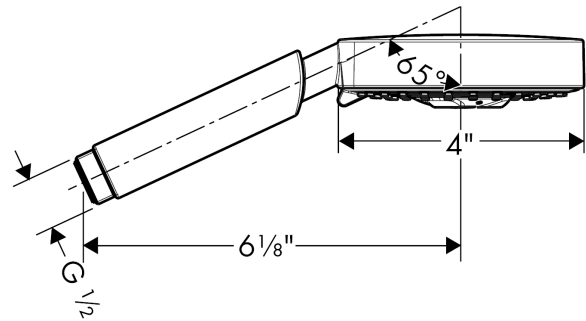

**Raindance S**  
**Handshower 100 3-Jet, 2.5 GPM**  
 Finishes : **chrome**    Part no. : **28504001**

**Description**

**Features**

- 65 no-clog spray channels
- Spray modes: RainAir, BalanceAir, Whirl
- Flow: 2.5 GPM (9.5 L/Min)

**Raindance S**  
**Handshower 100 3-Jet, 2.5 GPM**  
Finishes : **chrome** Part no. : **28504001**

Exploded drawing

Year of production: >07/06

**Raindance S**  
**Handshower 100 3-Jet, 2.5 GPM**  
 Finishes : **chrome**    Part no. : **28504001**