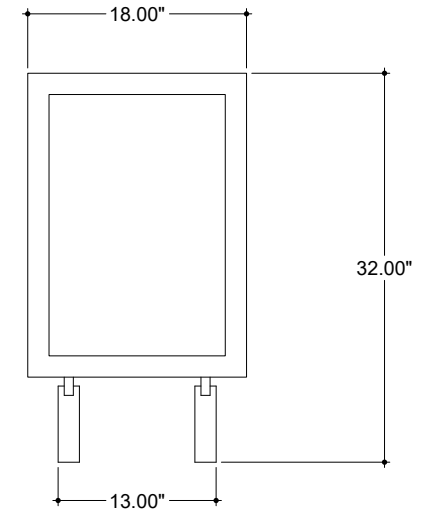

ITEM: 3000-0318

Overall Dimensions

Width: 72"
Depth: 18"
Height: 32"

TOP VIEW

FRONT VIEW

SIDE VIEW