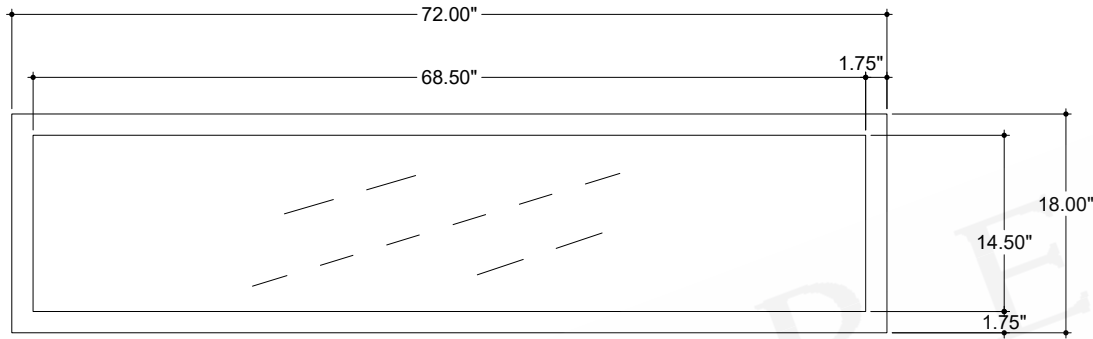

ITEM: 3000-0318

Overall Dimensions

Width: 72"
Depth: 18"
Height: 32"

TOP VIEW

FRONT VIEW

SIDE VIEW