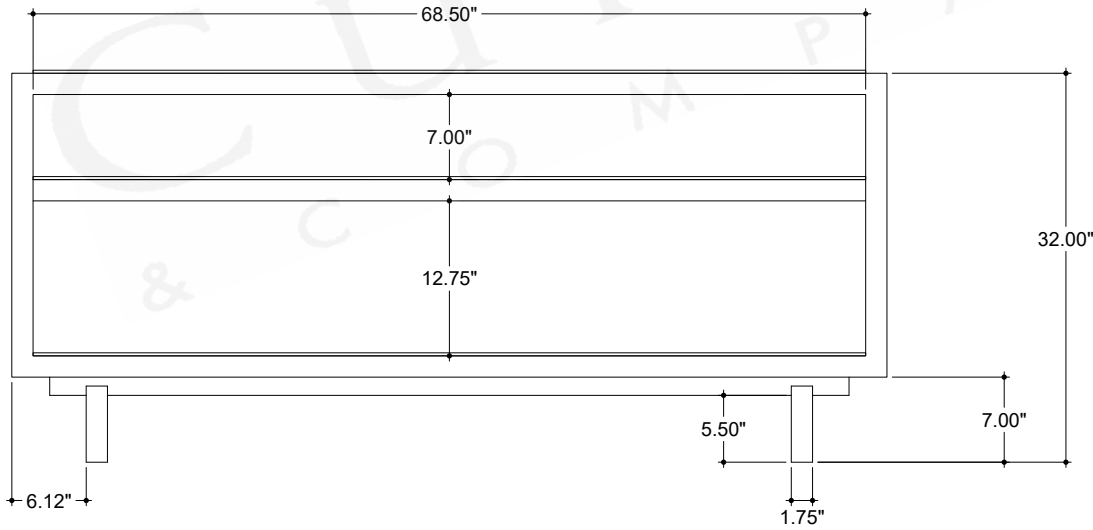

ITEM: 3000-0318

Overall Dimensions

Width: 72"
Depth: 18"
Height: 32"

TOP VIEW

FRONT VIEW

SIDE VIEW