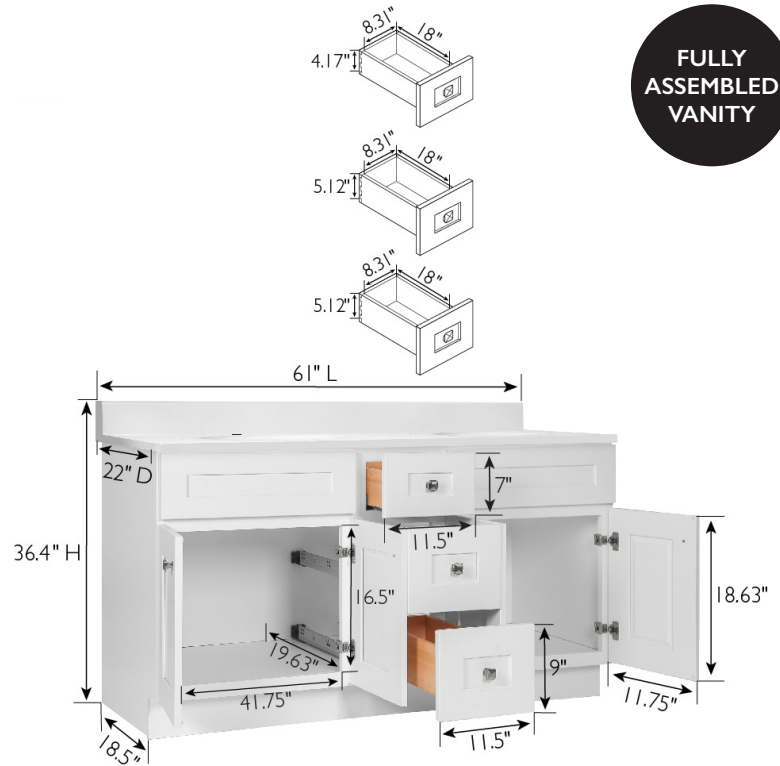

Brookings Shaker 4-Door Vanity with Cultured Marble 4 in. Centerset Solid White Top, Fully Assembled, 61x22, White Base

**FULLY  
ASSEMBLED  
VANITY**

## SPECIFICATIONS

<b>MATERIAL CONSTRUCTION:</b>	Wood/Cultured Marble
<b>ASSEMBLY REQUIRED:</b>	No
<b>ASSEMBLED DIMENSIONS:</b>	36.4" H x 61" L x 22" D
<b>ASSEMBLED WEIGHT:</b>	179.07 lbs.
<b>TOOLS NEEDED FOR INSTALLATION:</b>	100% Silicone
<b>CONSTRUCTION TYPE:</b>	Face Frame
<b>HINGE STYLE:</b>	Soft Close
<b>DOOR STYLE:</b>	Shaker
<b>DOOR MATERIAL:</b>	HDF
<b>DRAWER STYLE:</b>	3 Drawers
<b>DRAWER MATERIAL:</b>	Solid Wood
<b>GLIDE STYLE:</b>	Soft Close
<b>FAKE DWR STYLE:</b>	N/A
<b>DWR #1 DIMENSIONS:</b>	4.17" H x 18" L x 8.31" D
<b>DWR #2 DIMENSIONS:</b>	5.12" H x 18" L x 8.31" D
<b>DWR #3 DIMENSIONS:</b>	5.12" H x 18" L x 8.31" D
<b>DWR CONSTRUCTION:</b>	Dove Tail
<b>FACE FRAME MATERIAL:</b>	Solid Wood
<b>SIDES MATERIAL:</b>	Plywood
<b>BOTTOM MATERIAL:</b>	Plywood

<b>TOE KICK INSET WIDTH:</b>	4.5"
<b>BACK PANEL MATERIAL:</b>	Plywood
<b>BACK BRACE MATERIAL:</b>	Solid Wood
<b>FAUCET TYPE:</b>	Lav Centerset
<b>NUMBER OF MOUNTING HOLES:</b>	3
<b>BOWL MATERIAL:</b>	Cultured Marble
<b>BACK SPLASH INCLUDED:</b>	Yes
<b>COLOR:</b>	Solid White
<b>NUMBER OF BOWLS:</b>	1
<b>BOWL DIMENSIONS:</b>	5.63" H x 11.63" W x 16.85" D
<b>BOWL SHAPE:</b>	Oval
<b>SINK THICKNESS:</b>	1"
<b>MOUNTING TYPE:</b>	Centerset
<b>OVERFLOW HOLE:</b>	Yes