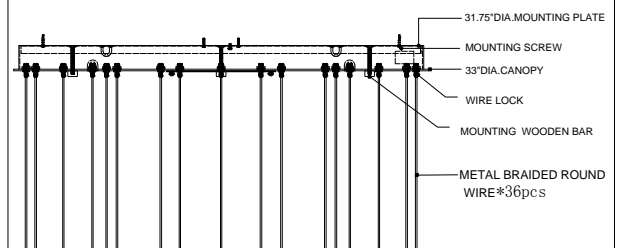

33"DIA*2.0"H.CANOPY
 31.75"DIA*0.75"H.MOUNTING PLATE COVER
 5.5"W*6.5"L*7.0"H.SHADE

TOP VIEW

CANOPY DETAIL

FRONT VIEW