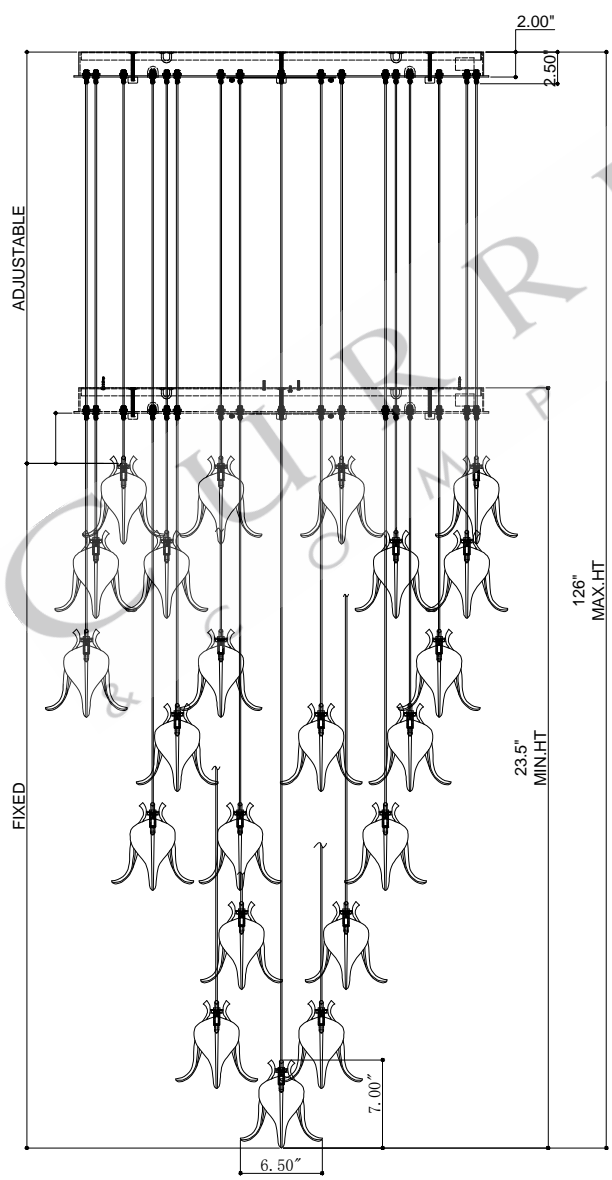

33"DIA*2.0"H.CANOPY
 31.75"DIA*0.75"H.MOUNTING PLATE COVER
 5.5"W*6.5"L*7.0"H.SHADE

TOP VIEW

CANOPY DETAIL

FRONT VIEW