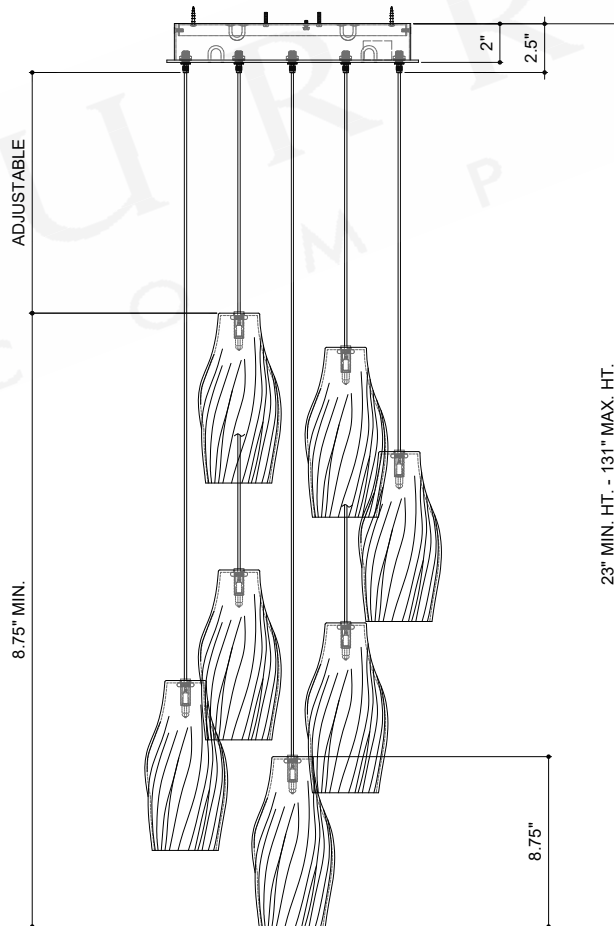

ITEM: 9000-1272B

Overall Dimensions

Height: 8.75"

Diameter: 13"

TOP VIEW

CANOPY DETAIL

FRONT VIEW

8.75" is the minimum adjustable height using the shades due to the shade size and their respective size of the canopy.

Note:
Cord lengths are not shown to scale