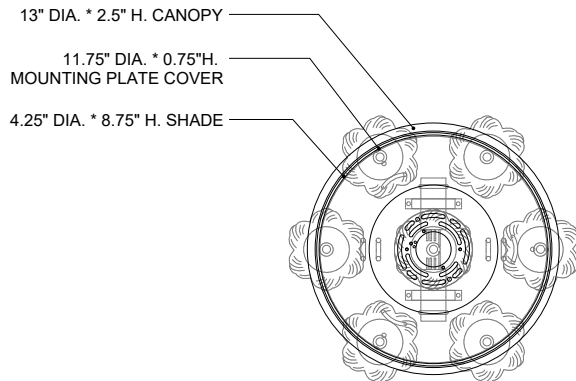

ITEM: 9000-1272B

Overall Dimensions

Height: 8.75"

Diameter: 13"

TOP VIEW

CANOPY DETAIL

FRONT VIEW

8.75" is the minimum adjustable height using the shades due to the shade size and their respective size of the canopy.

Note:
Cord lengths are not shown to scale