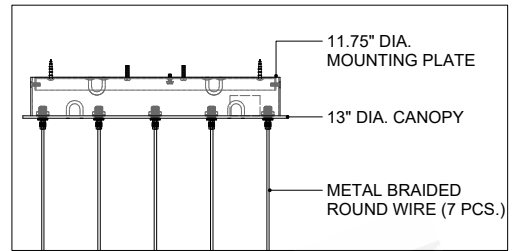

ITEM: 9000-1272B

Overall Dimensions

Height: 8.75"

Diameter: 13"

TOP VIEW

CANOPY DETAIL

FRONT VIEW

8.75" is the minimum adjustable height using the shades due to the shade size and their respective size of the canopy.

Note:
Cord lengths are not shown to scale