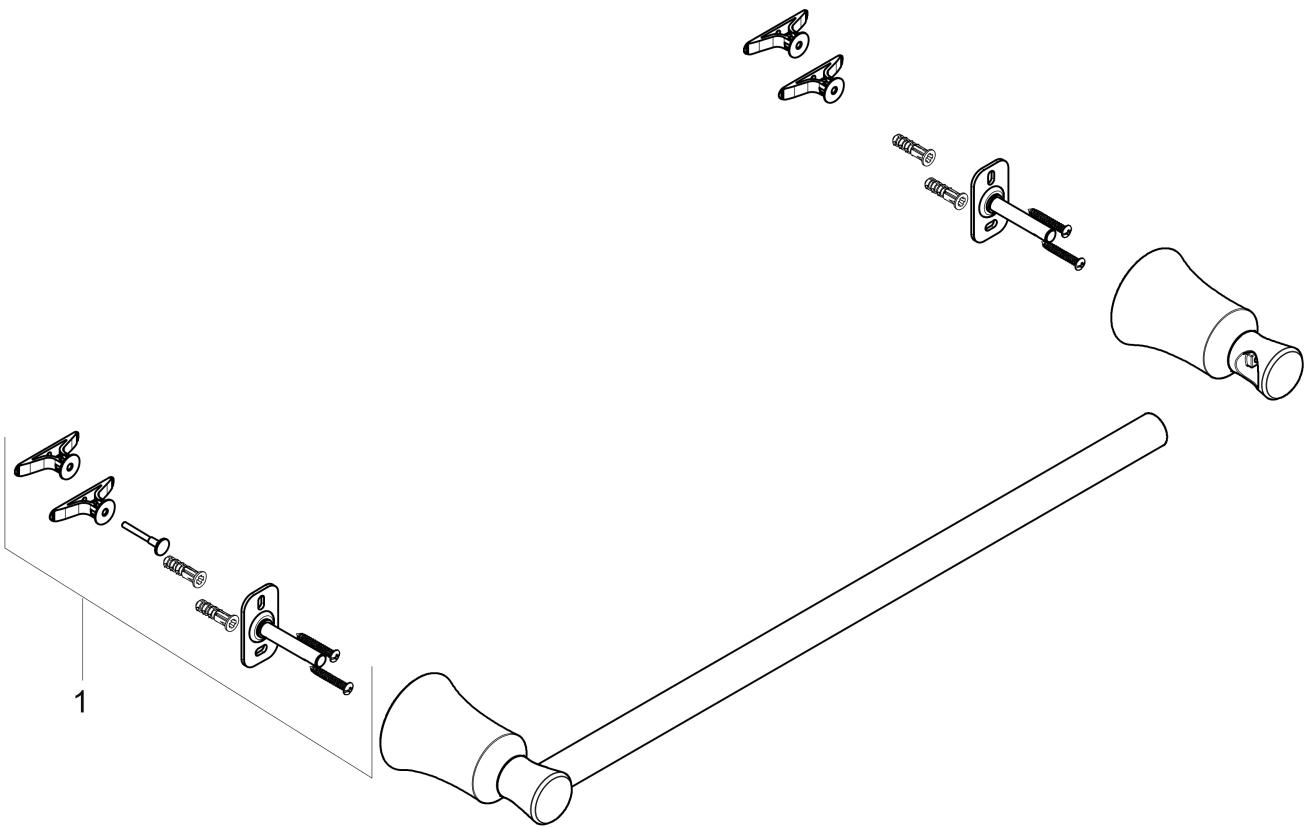

Joleena

Towel Bar, 18"

Finishes : **brushed nickel** Part no. : **04784820**

Description

Features

- Wall-mounted
- Metal holder

Item details

List Price \$ 77.00

Compliance

Product image

Scale drawing

Joleena

Towel Bar, 18"

Finishes : **brushed nickel**

Part no. : **04784820**

Exploded drawing

Year of production: **>09/19**

Joleena

Towel Bar, 18"

Finishes : **brushed nickel** Part no. : **04784820**

Spare parts list

Year of production: >**09/19**

Pos.	Description	Part no.	Price	PU
1	support element	93551000	-	1