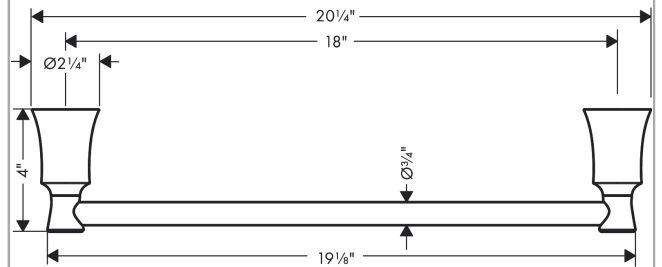

Joleena

Towel Bar, 18"

Finishes : **brushed nickel** Part no. : **04784820**

Description

Features

- Wall-mounted
- Metal holder

Item details

List Price \$ 77.00

Compliance

Product image

Scale drawing

Joleena

Towel Bar, 18"

Finishes : **brushed nickel**

Part no. : **04784820**

Exploded drawing

Year of production: **>09/19**

Joleena

Towel Bar, 18"

Finishes : **brushed nickel** Part no. : **04784820**

Spare parts list

Year of production: >**09/19**

Pos.	Description	Part no.	Price	PU
1	support element	93551000	-	1