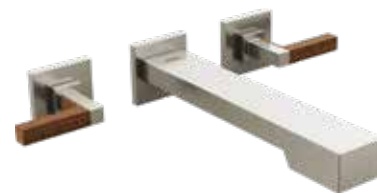

Single-Handle Wall Mount Lavatory T65722LF

21" Single-Function Raincan Showerhead with Integrated Lighting
81422
Available in 1.75 and 2.5 gpm

Pressure Balance Valve Only Trim with Lever Handle
T60P022-LHP, HL60P22

TempAssure® Thermostatic Valve Only Trim with Lever Handles
T60022-LHP, HL6022

TempAssure® Thermostatic Valve with Integrated Diverter Trim and Lever Handles
T75522-LHP, HL7522
Available as 3 and 6-Function

Sensori® Thermostatic Valve Trim with Lever Handle
T66T022-LHP, HL6622

Sensori® Volume Control Trim
T66622

Multi Function Handshower with Linear Square Slide Bar
74799, 85006

Two-Handle Floor Mount Tub Filler with Lever Handles
T70310-LHP, T70322, T71766
Available as Deck Mount or Wall Mount

Two-Handle Wall Mount Tub Filler with Lever Handles
T70422-LHP, HL70422

Tub Filler Accessory Kit
695506

Single-Handle Bidet Faucet
68106

Diverter Spout
RP64084

Coordinating Products

See the Linear Square style of the Essential Shower Series on pages 172-173 for additional coordinating products.