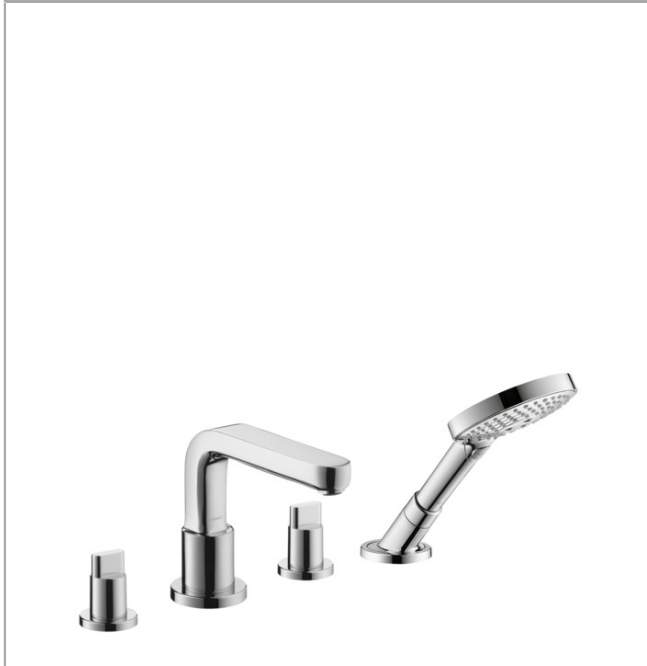

Metris S

4-Hole Roman Tub Set Trim with Full Handles and 1.75 GPM Handshower

Finishes : **chrome** Part no. : **31433001**

Description

Features

- Flow: 5.02 GPM (19 L/Min)
- 90° ceramic valves
- Integrated double backflow prevention

Item details

List Price \$ 859.00

Compliance

Product image

Scale drawing