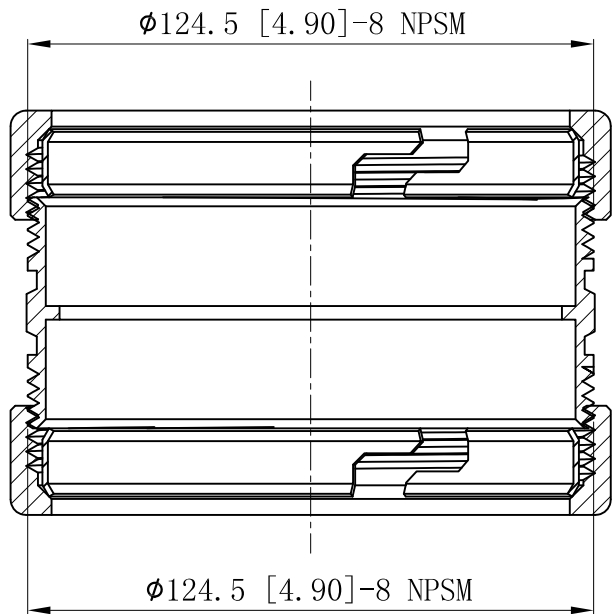

SIDES	BOTTOM
Material:C1018 Seamless steel tube	

CUTAWAY VIEW A-A

DESCRIPTION
TRADE REFERENCE TERMS

This data sheet is for reference only .GARVIN INDUSTRIES reserves the right to make changes to the design without prior notice.

STANDARD PACKING	<h1 style="text-align: center;">GARVIN INDUSTRIES</h1> <h2 style="text-align: center;">NO-THREAD CONNECTOR & COUPLINGS</h2>			
5 PCS				
	TITLE	SIZE	DWG NO.	REV
	NO-THREAD CONNECTOR & COUPLINGS	A4	RTC400	A
	DATA SHEET			