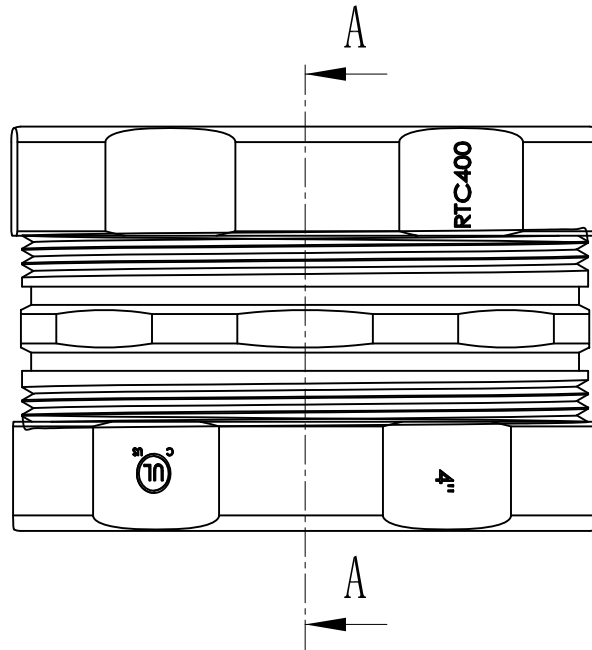

SIDES	BOTTOM
Material:C1018 Seamless steel tube	

CUTAWAY VIEW A-A

DESCRIPTION
TRADE REFERENCE TERMS

This data sheet is for reference only .GARVIN INDUSTRIES reserves the right to make changes to the design without prior notice.

STANDARD PACKING	<h1 style="text-align: center;">GARVIN INDUSTRIES</h1> <h2 style="text-align: center;">NO-THREAD CONNECTOR & COUPLINGS</h2>			
5 PCS				
	TITLE	SIZE	DWG NO.	REV
	NO-THREAD CONNECTOR & COUPLINGS	A4	RTC400	A
	DATA SHEET			