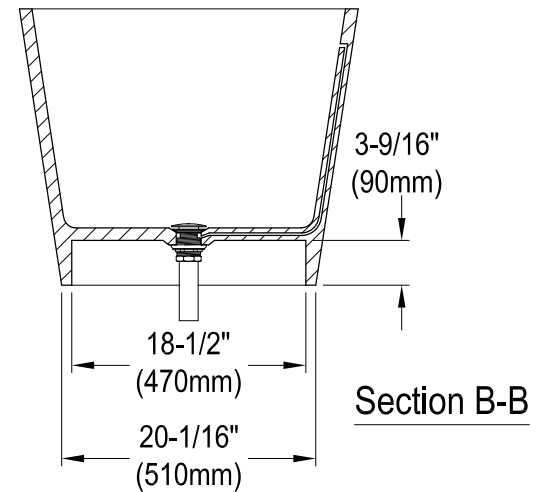

VRTSQ592722

59" Solid Surface White Stone Bathtub With Drain

Section A-A

Section B-B