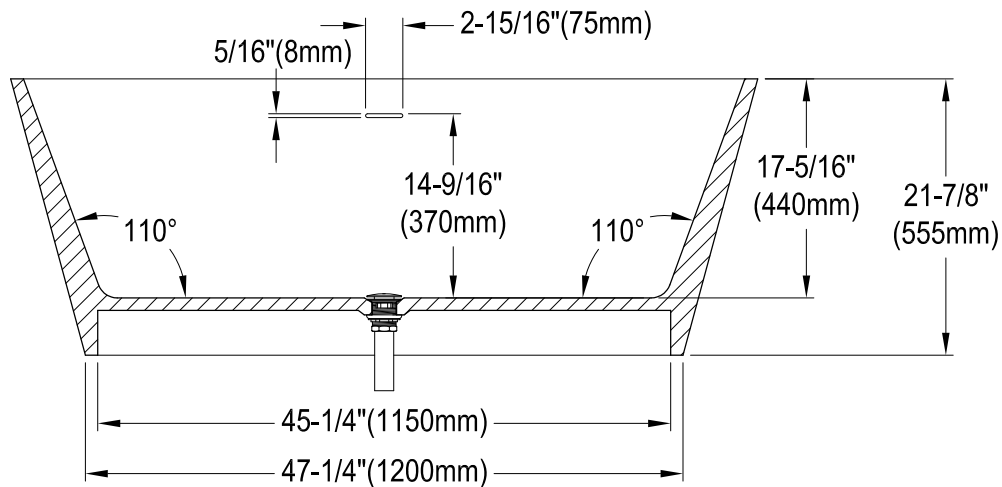

VRTSQ592722

59" Solid Surface White Stone Bathtub With Drain

Section A-A

Section B-B