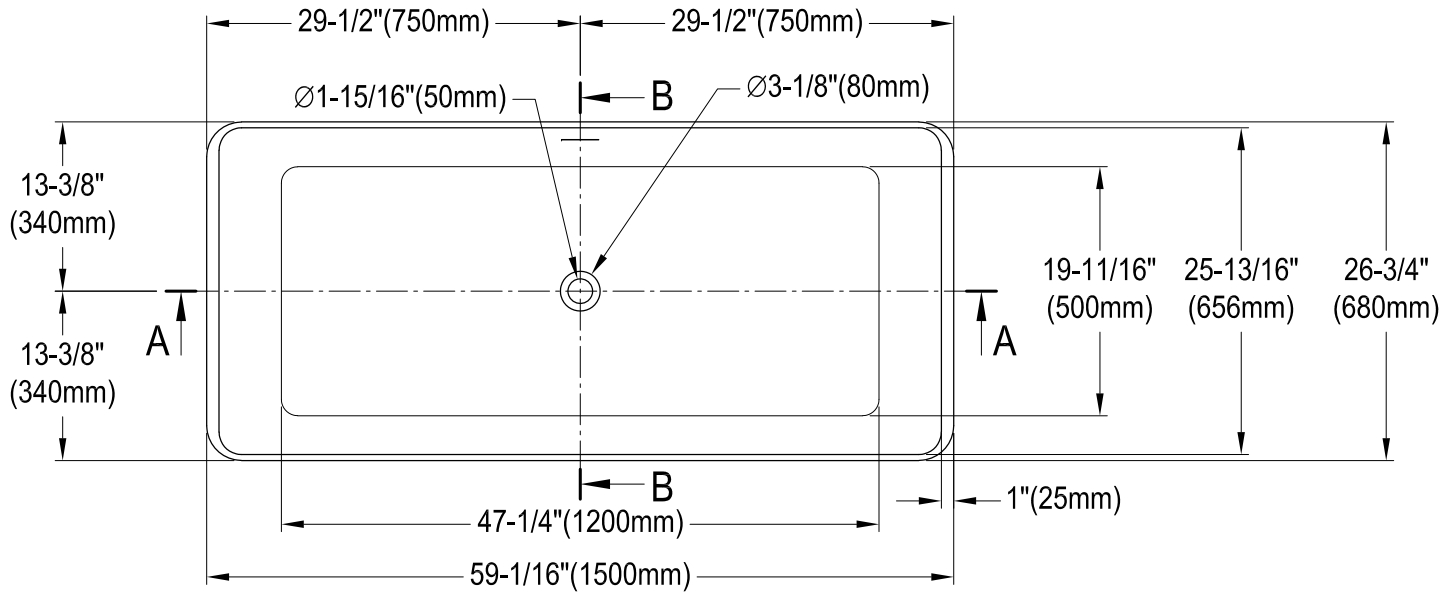

VRTSQ592722

59" Solid Surface White Stone Bathtub With Drain

Section A-A

Section B-B