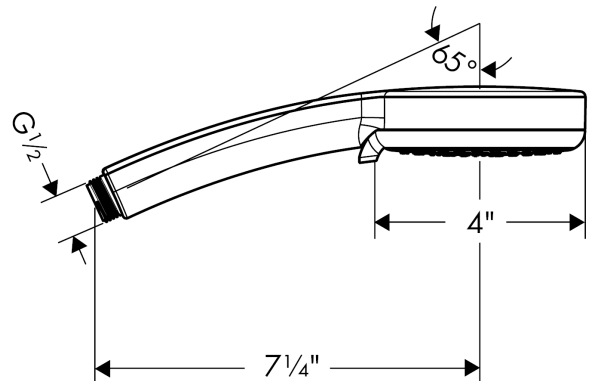

Croma 100
Handshower E 3-Jet, 2.5 GPM
 Finishes : **chrome** Part no. : **04073000**

Description

Features

- 75 no-clog spray channels
- Spray modes: Full, Pulsating Massage, Intense Turbo
- Flow: 2.5 GPM (9.5 L/Min)

Item details

List Price \$ 99.00

Technology

Compliance

Product image

Scale drawing

Croma 100
Handshower E 3-Jet, 2.5 GPM
Finishes : **chrome** Part no. : **04073000**

Exploded drawing

Year of production: >01/08

Croma 100
Handshower E 3-Jet, 2.5 GPM
 Finishes : **chrome** Part no. : **04073000**

Spare parts list

Year of production: >01/08

| Pos. | Description | Part no. | Price | PU |
|-------------|--------------------|-----------------|--------------|-----------|
| 1 | filter packing | 94246000 | - | 1 |