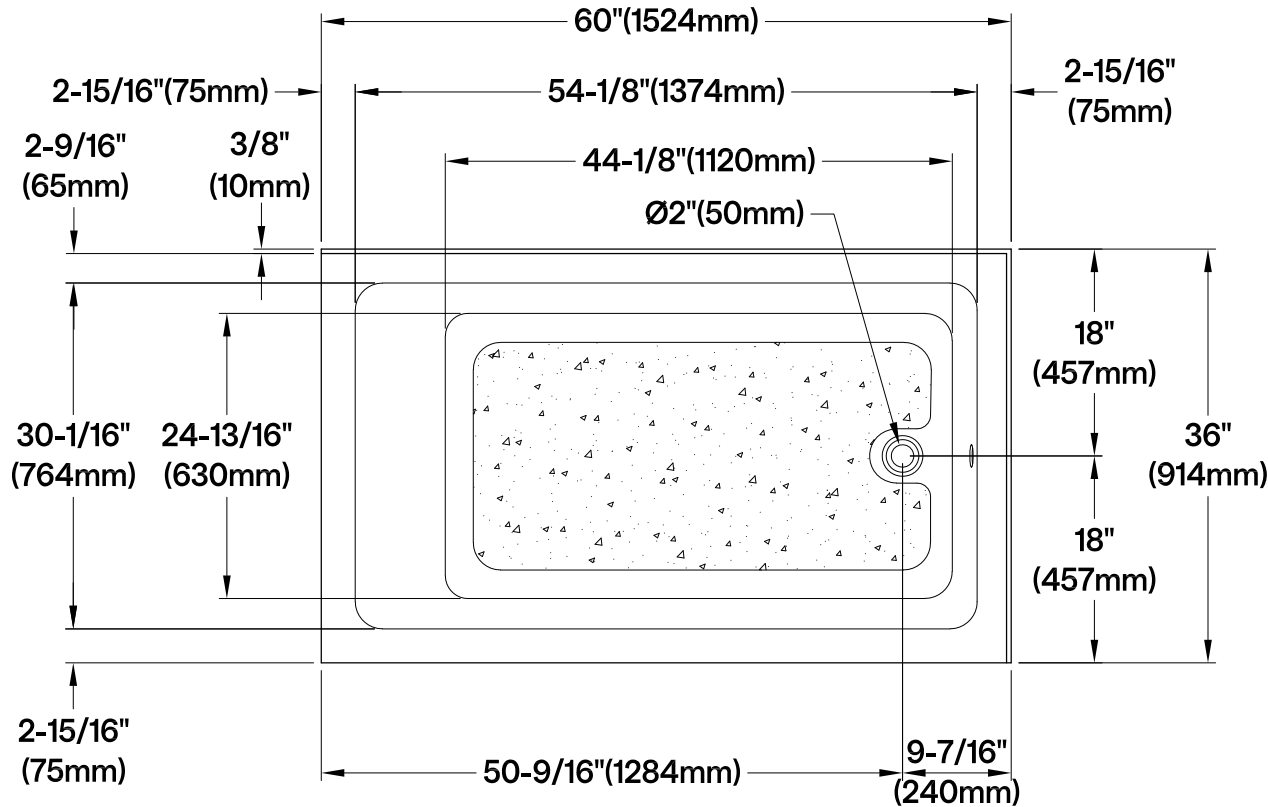

VTAP6036R22TS

60" Acrylic Anti-Skid Alcove Tub with Corner Apron, Right Hand Drain Hole

M10 x 46 (5 pcs)

**Drain Hole Size
(Scale 3:1)**