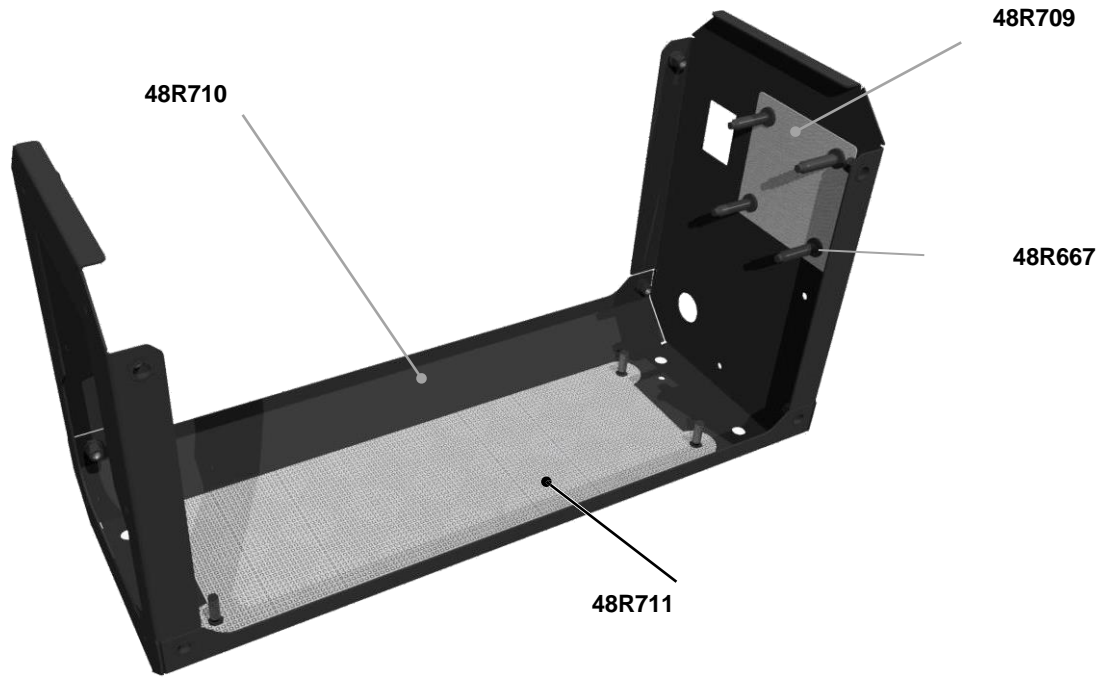

# SURFOX™ MINI

Spare parts list

**WALTER SURFOX MINI**  
Spare parts list – R00 - 06/2024

NG Code	WT Code	Description
CLX002208W	48R278	32A POWER OUTLET (BLACK)
CLX003068W	48R400	MACHINE FIXED FEET
CLX501461W	48R653	PVC BUSH
CLX800352W	48R727	BLACK SOCKET x SURFOX MINI (Screw TE M8x16 + spacer)
CLX800446W	48R728	SURFOX MINI COVER (with ground point)
CLX800447W	48R729	FRONT PANEL WITH LABEL - SURFOX MINI (USA/CAN)
CLX800448W	48R730	FRONT PANEL WITH LABEL - SURFOX MINI (BRA)
CMM301027W	48R655	RED GROUND CONNECTOR
CS0500026W	48R707	SURFOX MINI/MAX HANDLE

**WALTER SURFOX MINI**  
Spare parts list – R00 - 06/2024

WT Code	Description
48R105	MAIN POWER SWITCH
48R106	STRAIN RELIEF CONNECTOR
48R662	SUPPLY CABLE (230V) – S206 BRASIL
48Z206	SUPPLY CABLE (USA-J-CA 100 – 120 Volt)
48K623	NOTCHED WASHER D.8x16 mm
48K624	STAINLESS STEEL NUT M8
48S188	BURNISHED SCREW TSEI M5x16
48R731	ORANGE SIDE FRAME (SURFOX MINI)
48R728	SURFOX MINI COVER (with ground point)
48S153	STAINLESS STEEL SCREW TCEI M8x30
48R707	SURFOX MINI/MAX HANDLE

WT Code	Description
48R709	STAINLESS STEEL REAR FILTER (70x70 mm)
48R710	SURFOX MINI/MAX MAIN CHASSIS
48R711	STAINLESS STEEL BOTTOM FILTER (303x95 mm)
48R667	RUBBER RETAINER

**WALTER SURFOX MINI**  
Spare parts list – R00 - 06/2024

NG Code	WT Code	Description
CLX000197W	48K625	SELF-LOCKING NUT STAINLESS STEEL M3
CLX002434W	48K626	STAINLESS STEEL WASHER D.3x6 mm
CLX501479W	48R717	ELECTRICAL CONTACT (1 x Ø8,5 mm hole and 1 x Ø5 mm counterbore hole)
CLX501539W	48R712	202 x 132 x 1,5 mm SEAL (SURFOX MINI/MAX)
CLX800447W	48R729	FRONT PANEL WITH LABEL - SURFOX MINI (USA/CAN)
CLX800448W	48R730	FRONT PANEL WITH LABEL - SURFOX MINI (BRA)
CMM301112W	48R680	INVERTER / CONTROL PANEL CONNECTION CABLE
CMM301269W	48R735	(SURFOX MINI) CONTROL PANEL BOARD WITH DISPLAY + CABLE