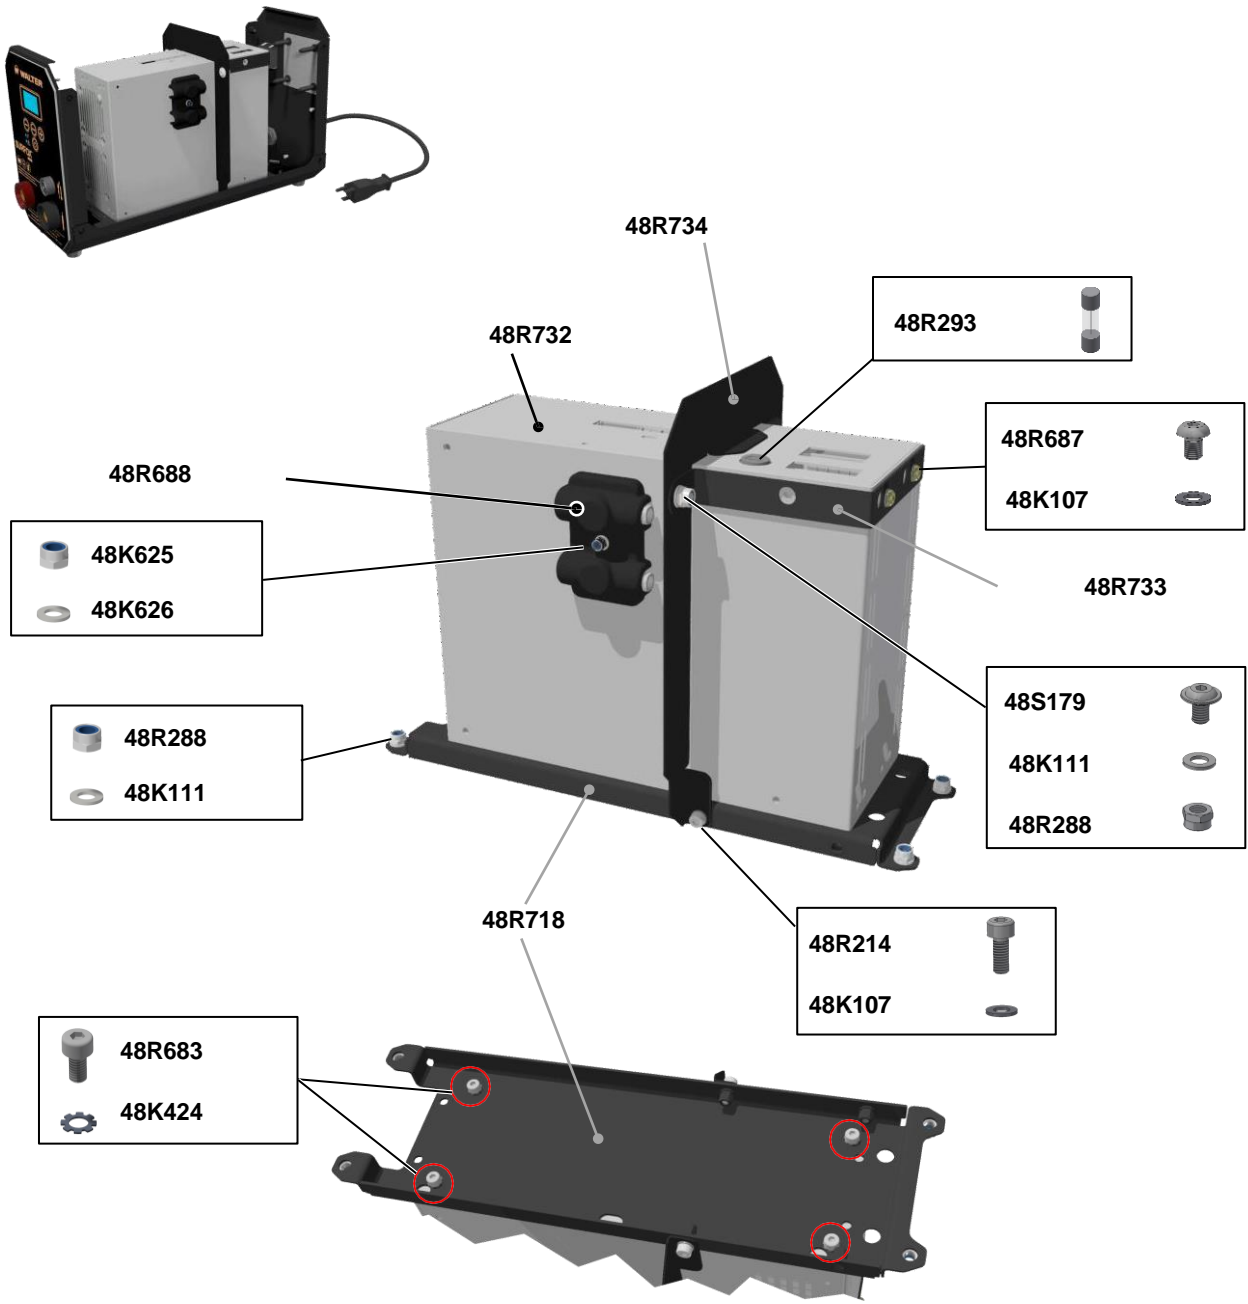

WALTER SURFOX MINI
Spare parts list – R00 - 06/2024