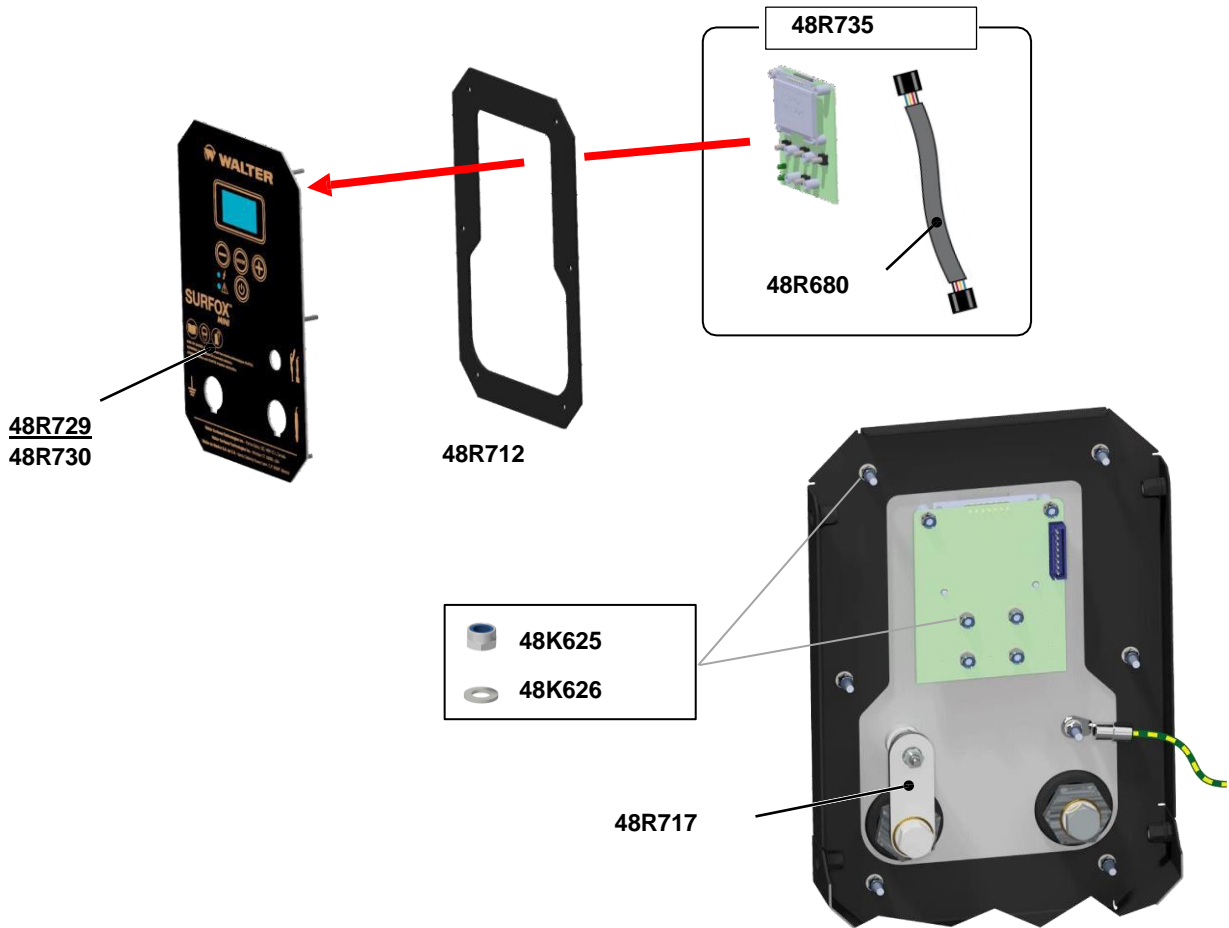

# SURFOX™ MINI

Spare parts list

**WALTER SURFOX MINI**  
Spare parts list – R00 - 06/2024

NG Code	WT Code	Description
CLX002208W	48R278	32A POWER OUTLET (BLACK)
CLX003068W	48R400	MACHINE FIXED FEET
CLX501461W	48R653	PVC BUSH
CLX800352W	48R727	BLACK SOCKET x SURFOX MINI (Screw TE M8x16 + spacer)
CLX800446W	48R728	SURFOX MINI COVER (with ground point)
CLX800447W	48R729	FRONT PANEL WITH LABEL - SURFOX MINI (USA/CAN)
CLX800448W	48R730	FRONT PANEL WITH LABEL - SURFOX MINI (BRA)
CMM301027W	48R655	RED GROUND CONNECTOR
CS0500026W	48R707	SURFOX MINI/MAX HANDLE

**WALTER SURFOX MINI**  
Spare parts list – R00 - 06/2024

WT Code	Description
48R105	MAIN POWER SWITCH
48R106	STRAIN RELIEF CONNECTOR
48R662	SUPPLY CABLE (230V) – S206 BRASIL
48Z206	SUPPLY CABLE (USA-J-CA 100 – 120 Volt)
48K623	NOTCHED WASHER D.8x16 mm
48K624	STAINLESS STEEL NUT M8
48S188	BURNISHED SCREW TSEI M5x16
48R731	ORANGE SIDE FRAME (SURFOX MINI)
48R728	SURFOX MINI COVER (with ground point)
48S153	STAINLESS STEEL SCREW TCEI M8x30
48R707	SURFOX MINI/MAX HANDLE

WT Code	Description
48R709	STAINLESS STEEL REAR FILTER (70x70 mm)
48R710	SURFOX MINI/MAX MAIN CHASSIS
48R711	STAINLESS STEEL BOTTOM FILTER (303x95 mm)
48R667	RUBBER RETAINER

**WALTER SURFOX MINI**  
Spare parts list – R00 - 06/2024

NG Code	WT Code	Description
CLX000197W	48K625	SELF-LOCKING NUT STAINLESS STEEL M3
CLX002434W	48K626	STAINLESS STEEL WASHER D.3x6 mm
CLX501479W	48R717	ELECTRICAL CONTACT (1 x Ø8,5 mm hole and 1 x Ø5 mm counterbore hole)
CLX501539W	48R712	202 x 132 x 1,5 mm SEAL (SURFOX MINI/MAX)
CLX800447W	48R729	FRONT PANEL WITH LABEL - SURFOX MINI (USA/CAN)
CLX800448W	48R730	FRONT PANEL WITH LABEL - SURFOX MINI (BRA)
CMM301112W	48R680	INVERTER / CONTROL PANEL CONNECTION CABLE
CMM301269W	48R735	(SURFOX MINI) CONTROL PANEL BOARD WITH DISPLAY + CABLE