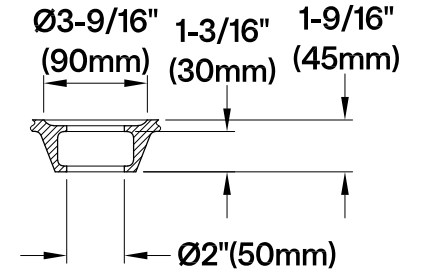

VTDR662723

66" Acrylic Anti-Skid Freestanding Tub with Drain

M14 x 120 (5 pcs)

Drain Hole Size

Scale (3:1)

View B

Scale (5:1)