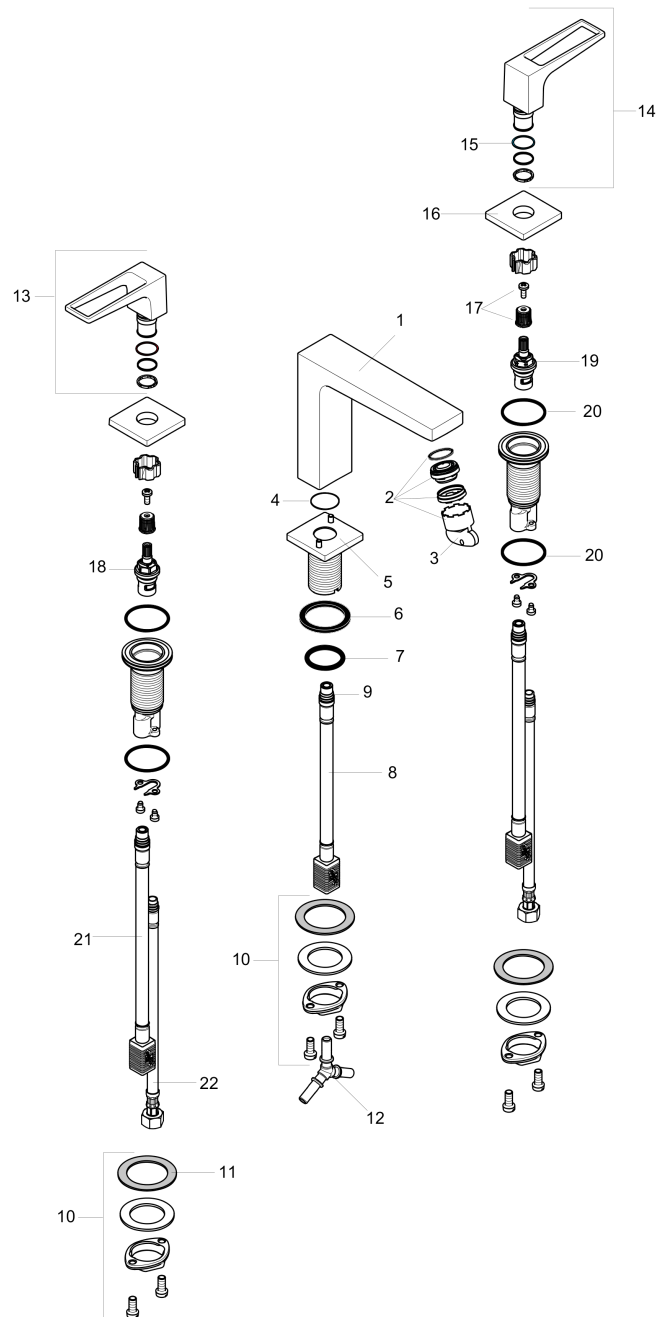

**Metropol**  
**Widespread Faucet 160 with Loop Handles, 1.2 GPM**  
 Finishes : **brushed nickel**    Part no. : **74519821**

Exploded drawing

Year of production: >01/18

### Widespread Faucet 160 with Loop Handles, 1.2 GPM

Finishes : **brushed nickel** Part no. : **74519821**

#### Spare parts list

Year of production: >01/18

Pos.	Description	Part no.	Price	PU
1	spout 160 mm	93158820	-	1
2	aerator M24x1 (4,5 l/min)	93202000	-	1
3	service tool	95661000	-	1
4	O-ring 21x1,5	98219000	-	1
5	escutcheon for spout	92906820	-	1
6	flat seal	98749000	-	1
7	O-ring 26x4	92191000	-	1
8	connection hose 200 mm M10x1	92913000	-	1
9	O-ring 8x1,75	97827000	-	1
10	fixing set (Ø 28)	92909000	-	1
11	lever collar	97548000	-	1
12	hose connection angel	92905000	-	1
13	handle for hot water	92918820	-	1
14	handle for cold water	92919820	-	1
15	O-Ring 14x1,5	98201000	-	1
16	escutcheon	92915820	-	1
17	handle fixing set	98932000	-	1
18	shut off unit right closing	98817001	-	1
19	shut off unit left closing	95366001	-	1
20	O-ring 33x2,5	92907000	-	1
21	connection hose 400 mm M10x1	92914000	-	1
22	connection hose 18½" M8x0,75 3/8"	96321001	-	1