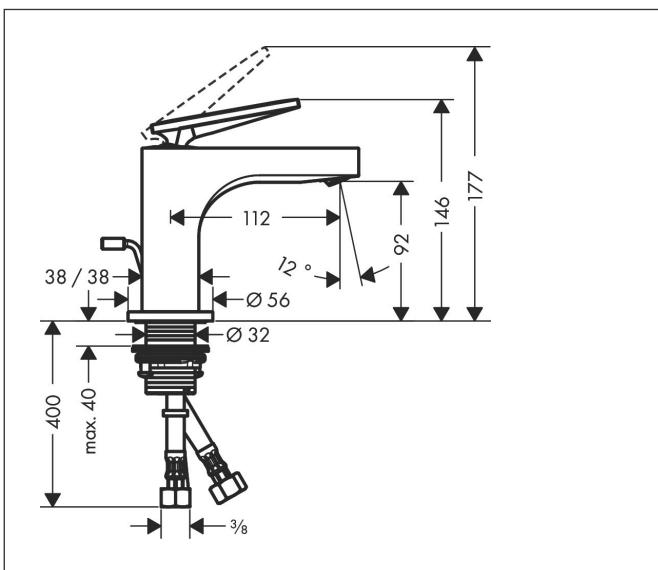

Brand AXOR
Art. Name **AXOR Citterio** Single-Hole Faucet 90 with Pop-Up Drain, 1.2 GPM
Art. Nr. 39022341
Surface brushed black chrome
Pos. 1

Product Picture

Features

- Consists of: Single-handle faucet, Pop-up assembly
- Spray modes: Laminar spray
- Angle-adjustable spray
- Flow: 1.2 GPM (4.5 L/Min)
- Ceramic cartridge
- Includes pop-up drain

Drawing

Technology