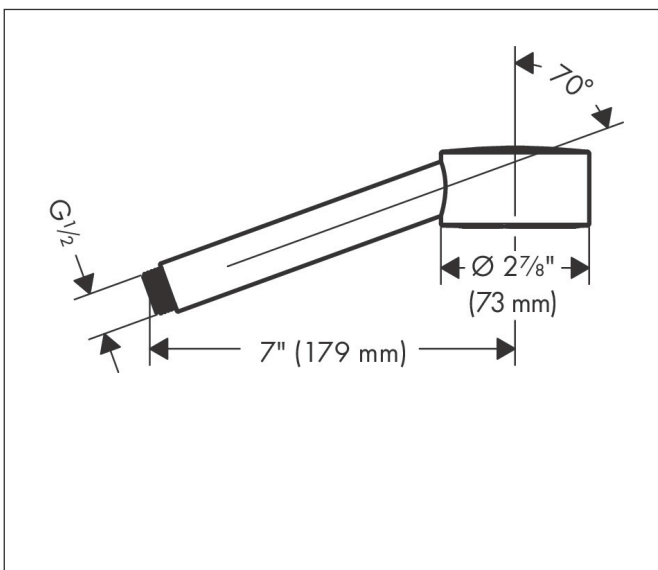

Drawing

Features

- Spray modes: PowderRain
- Flow: 1.75 GPM (6.6 L/Min)

Technology

Spray Types