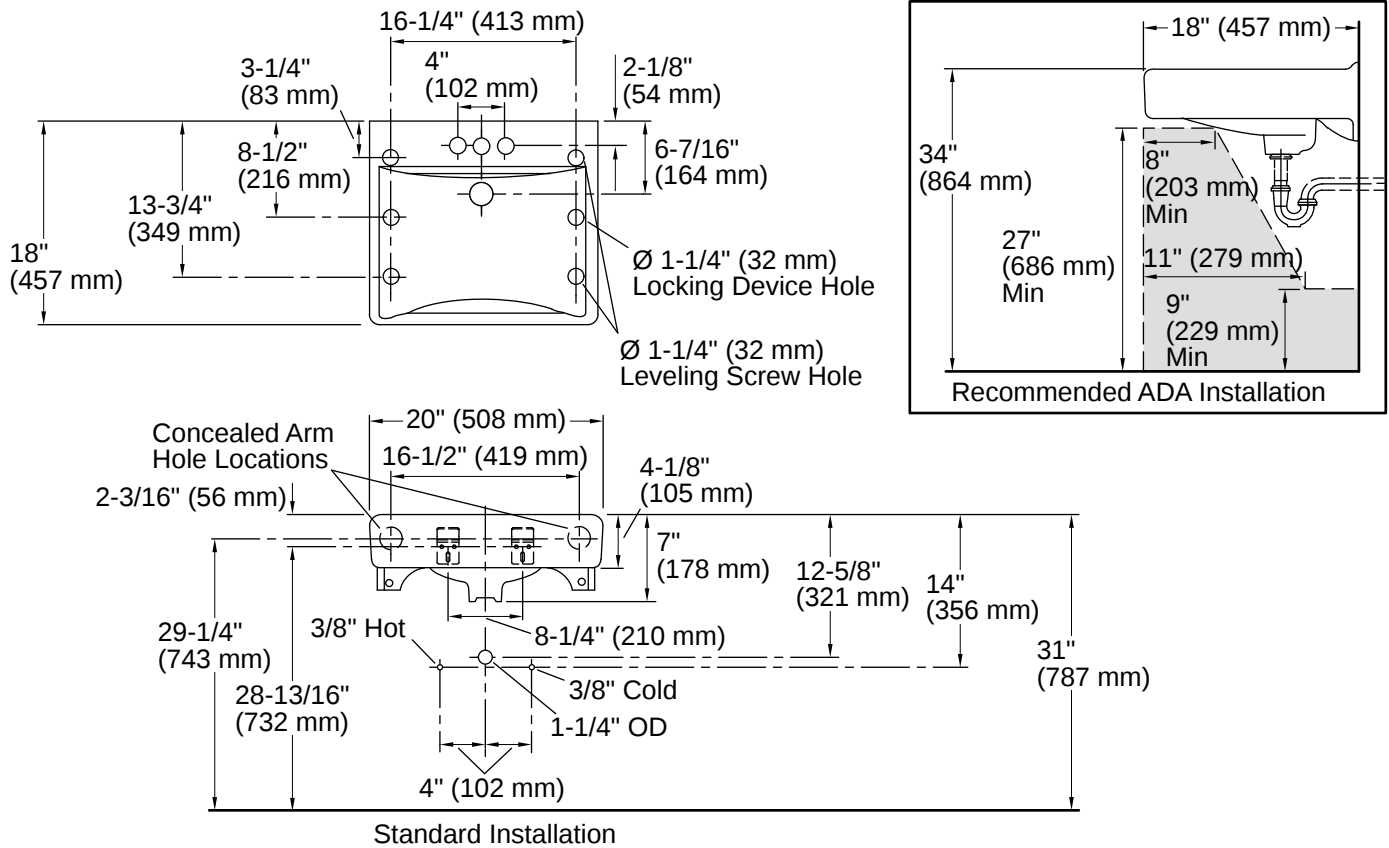

Installation

- Wall-mount
- Drilled for concealed arm carrier installation

Installation Notes

Install this product according to the installation instructions.

Product dimensions are nominal and may vary per ASME A112.19.2 tolerances.

ADA, OBC, CSA B651 compliant when installed to the specific requirements of these regulations.