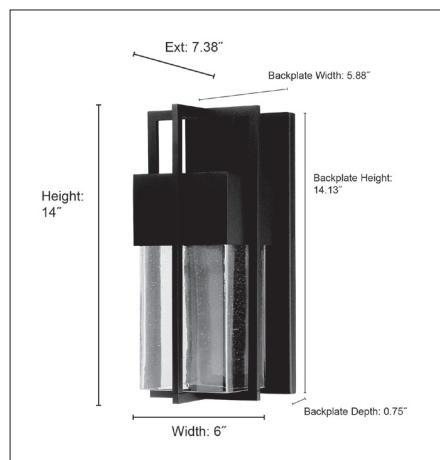

83101

KINGLER LED LIGHT OUTDOOR WALL SCONCE

FINISH

PBK - Powder Coated Black

DIMENSIONS

Width 6"
Height 14"
Ext. 7.38"
Backplate Width 5.88"
Backplate Height 14.13"
Backplate Depth 0.75"
Weight 5.5 lbs

MATERIAL

Aluminum

GLASS

Clear Seeded

LAMPING

Integrated LED
3000K
272 lumens
11W
CRI 90

CERTIFICATION

ETL Listed Wet Location

**DARKSKY
APPROVED**

ITEM NUMBER

SKU 83101 PBK

83101 PBK

Millennium Lighting
105 Declaration Drive
McDonough, GA 30253
www.millenniumlighting.com