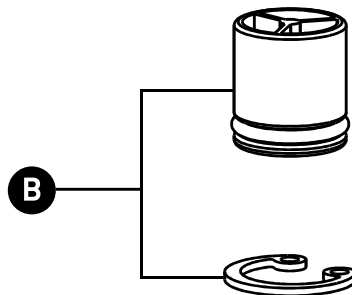

ORDER BY PART NUMBER

ILLUSTRATED PARTS

0527W0

Handshower Outlet

ID	Kit Number	Finish
*A	WROS0024	See below
B	KIT00043	N/A

<u>*Finish Determined by Suffix</u>	
<u>Finish</u>	<u>Description</u>
APC	Polished Chrome
STN	Satin Nickel
PN	Polished Nickel
MB	Matte Black
AG	Antique Gold
ULB	Unlacquered Brass