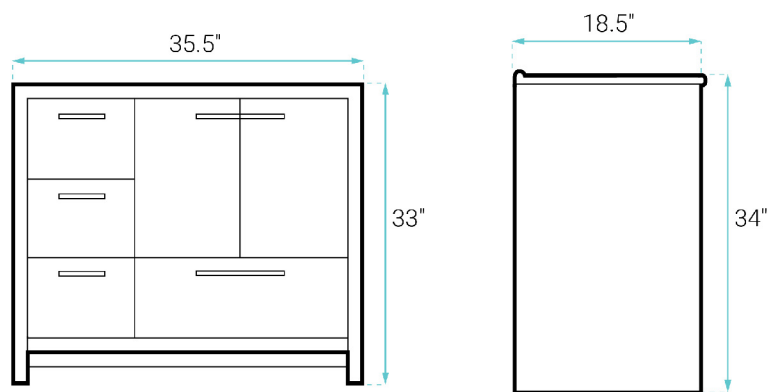

INSTALLATION:

Freestanding, assembly required

COLORS & FINISHES:

- White: SM-BV750W
- Light Oak: SM-BV750K

SPECIFICATIONS:

N.W: 134 lb.

W: 36.5" x D: 18.5" x H: 34"

Inner Sink: D: 10.5" x W: 19.5" x H: 5"