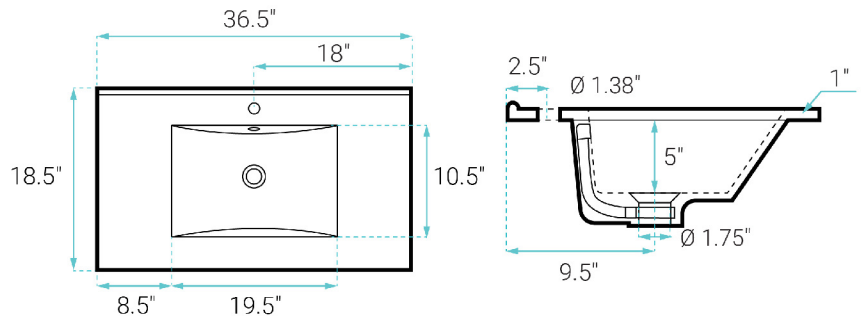

Virage

Swiss Madison®
well made forever

Freestanding Vanity SM-BV750KMB

FEATURES:

- Sleek, freestanding design
- Glazed ceramic, single sink
- Standard 1.75" drain hole
- Standard 1.38" faucet holes
- Chrome-finish overflow

INSTALLATION:

Freestanding, assembly required

COLORS & FINISHES:

- White: SM-BV750W
- Light Oak: SM-BV750K

SPECIFICATIONS:

N.W: 134 lb.

W: 36.5" x D: 18.5" x H: 34"

Inner Sink: D: 10.5" x W: 19.5" x H: 5"