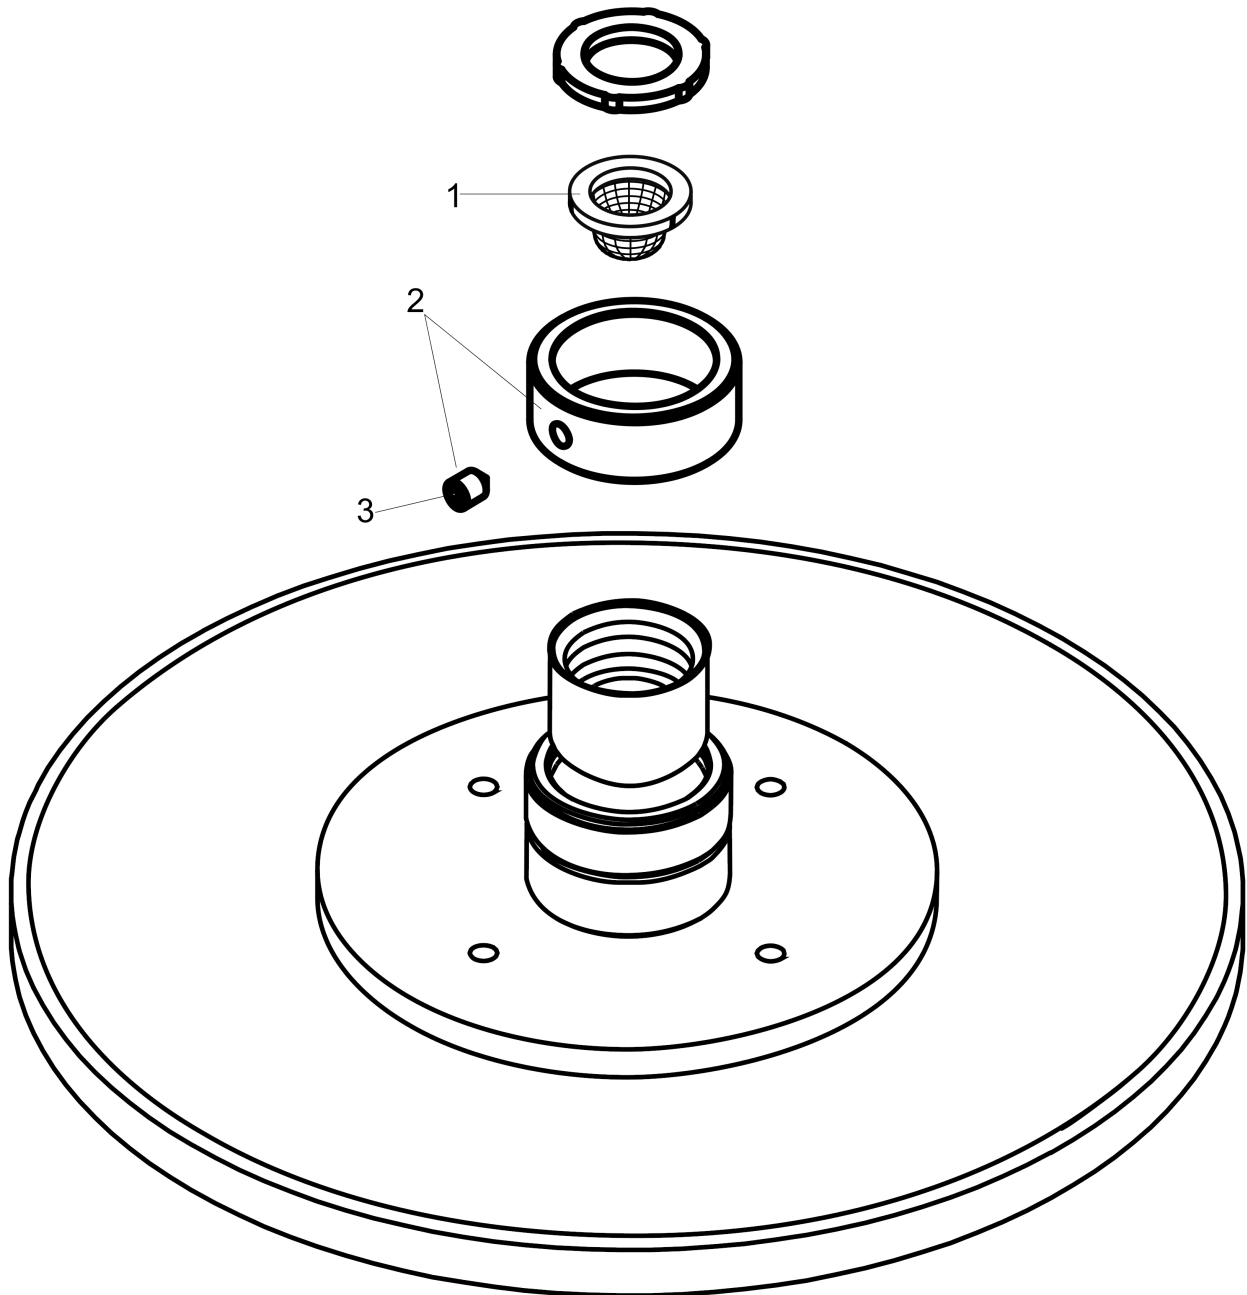

Raindance S
Showerhead 180 1-Jet PowderRain, 1.75 GPM
 Finishes : **brushed nickel** Part no. : **27629821**

Description

Features

- Spray modes: PowderRain
- Flow: 1.75 GPM (6.6 L/Min)
- Fully-finished matching spray face

Item details

List Price \$ 654.00

Technology

Compliance

Product image

Scale drawing

Raindance S
Showerhead 180 1-Jet PowderRain, 1.75 GPM
 Finishes : **brushed nickel** Part no. : **27629821**

Exploded drawing

Year of production: >08/18

Raindance S

Showerhead 180 1-Jet PowderRain, 1.75 GPM

Finishes : **brushed nickel** Part no. : **27629821**

Spare parts list

Year of production: >08/18

Pos.	Description	Part no.	Price	PU
1	filter	92672000	-	1
2	lock washer	98942820	-	1
3	hollow set screw M4x6	97767000	-	1