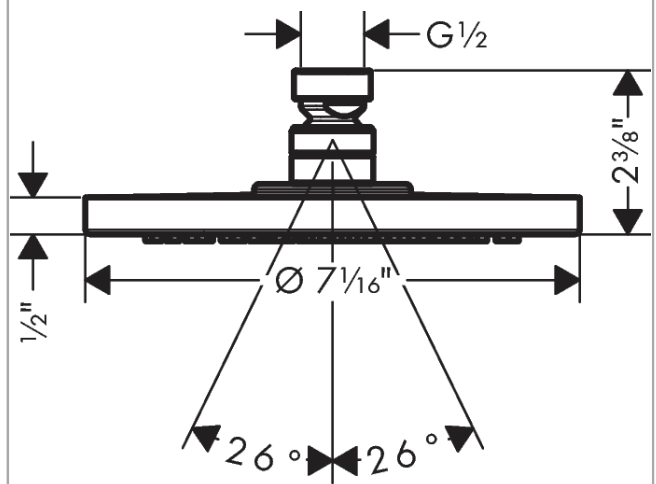

Raindance S
Showerhead 180 1-Jet PowderRain, 1.75 GPM
 Finishes : **brushed nickel** Part no. : **27629821**

Description

Features

- Spray modes: PowderRain
- Flow: 1.75 GPM (6.6 L/Min)
- Fully-finished matching spray face

Item details

List Price \$ 654.00

Technology

Compliance

Product image

Scale drawing

Raindance S
Showerhead 180 1-Jet PowderRain, 1.75 GPM
 Finishes : **brushed nickel** Part no. : **27629821**

Exploded drawing

Year of production: >08/18

Raindance S

Showerhead 180 1-Jet PowderRain, 1.75 GPM

Finishes : **brushed nickel** Part no. : **27629821**

Spare parts list

Year of production: >08/18

Pos.	Description	Part no.	Price	PU
1	filter	92672000	-	1
2	lock washer	98942820	-	1
3	hollow set screw M4x6	97767000	-	1