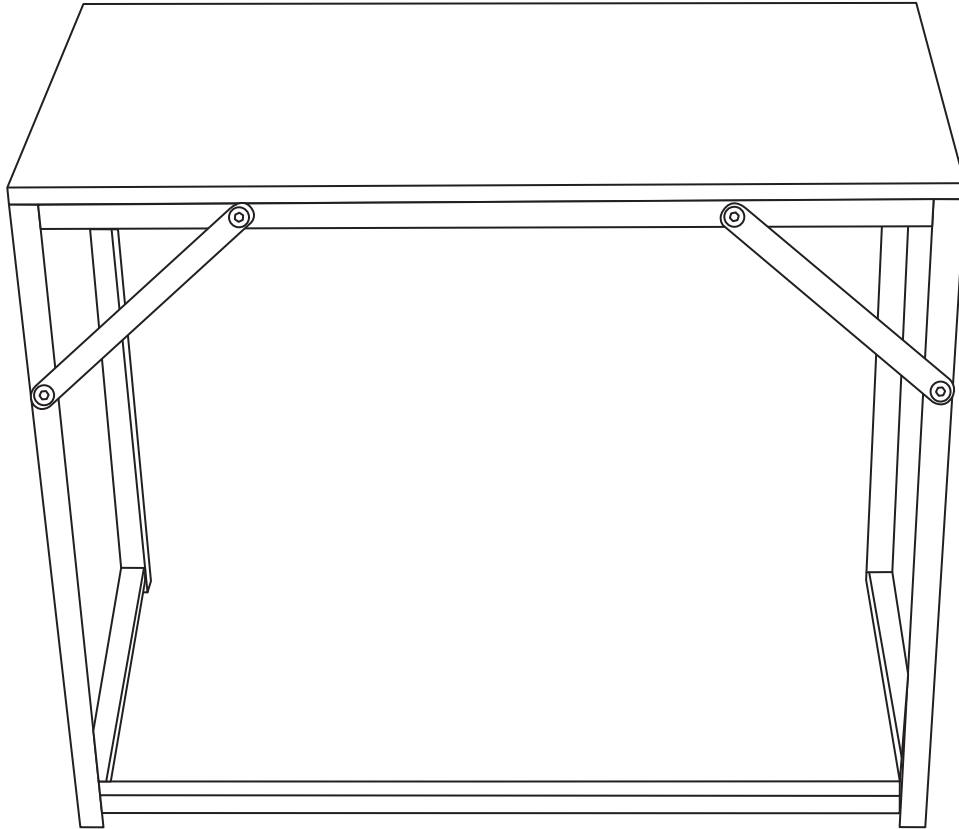

# RECTANGLE ACACIA WOOD TABLE NHU-361

Read all assembly and care instructions carefully before using this product. Save this manual for future reference.  
**Assemble components on a soft, clean surface to avoid scratching or damaging the finish.**

No.	PARTS	QTY.
A	 Tabletop	1
B	 Side Frame	2
C	 Base Bar	1
D	 Support	2
E	 Short Bolt	6
F	 Long Bolt	4
G	 Hex Key	1

Inspect packaging to ensure all parts are accounted for before disposing of packing materials.