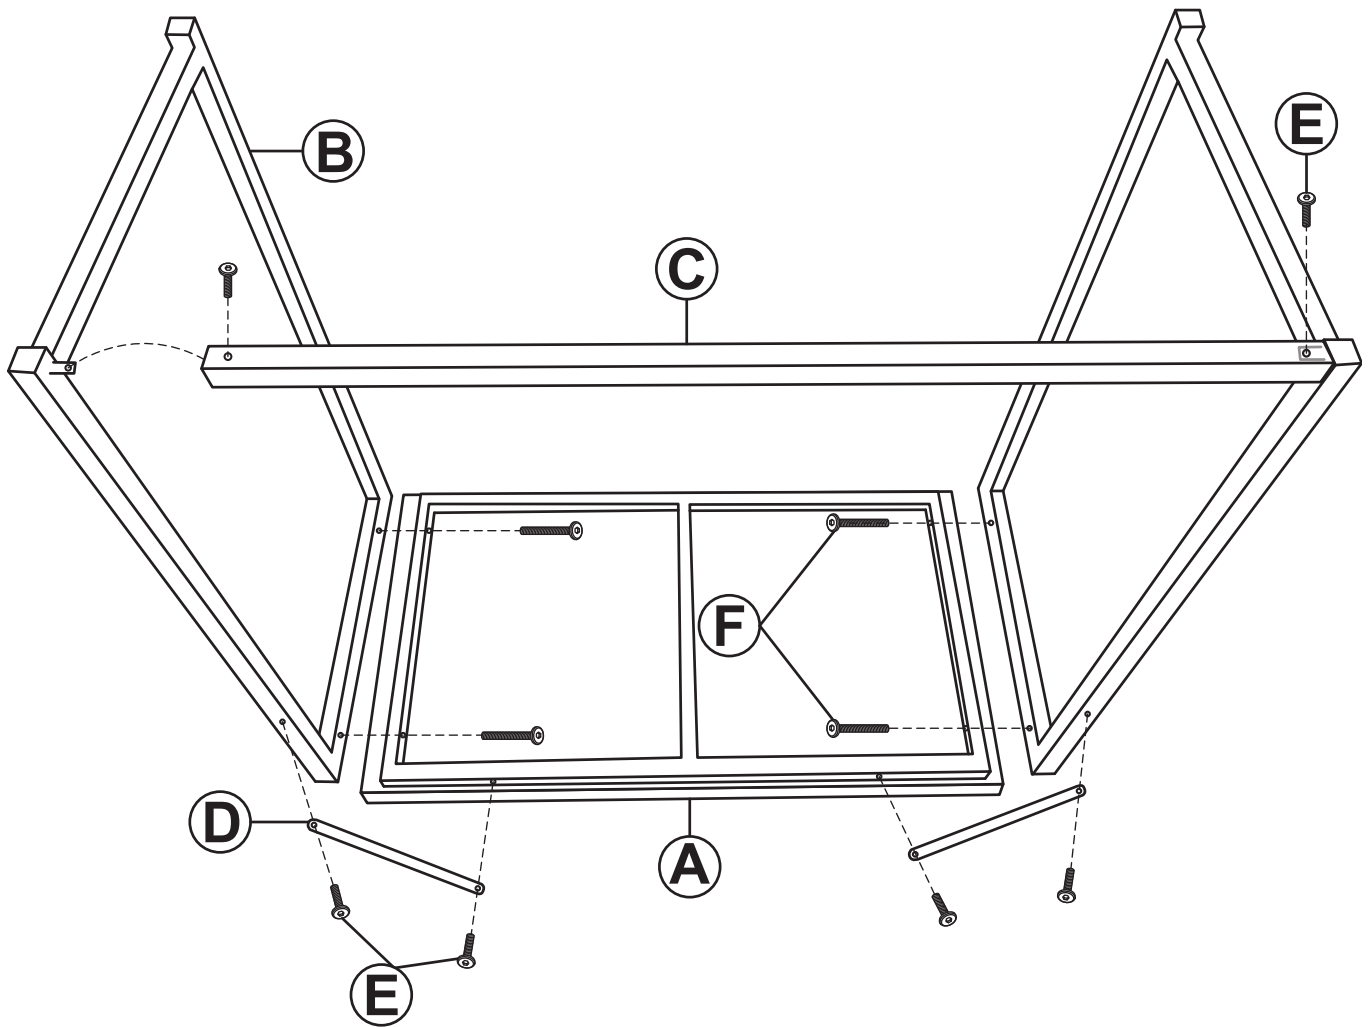

# RECTANGLE ACACIA WOOD TABLE NHU-361

Read all assembly and care instructions carefully before using this product. Save this manual for future reference.  
**Assemble components on a soft, clean surface to avoid scratching or damaging the finish.**

No.	PARTS	QTY.
A	 Tabletop	1
B	 Side Frame	2
C	 Base Bar	1
D	 Support	2
E	 Short Bolt	6
F	 Long Bolt	4
G	 Hex Key	1

Inspect packaging to ensure all parts are accounted for before disposing of packing materials.

## **ASSEMBLY**

1. Place Base Bar (C) over the tabs on Side Frame (B). Align the mounting holes and loosely secure with Short Bolt (E).
2. Place the side frames onto Tabletop (A) and secure by hand-tightening Long Bolt (F), as shown.
3. Attach Support (D) to the tabletop and side frames using Short Bolt (E).
4. Tighten all bolts using Hex Key (G).