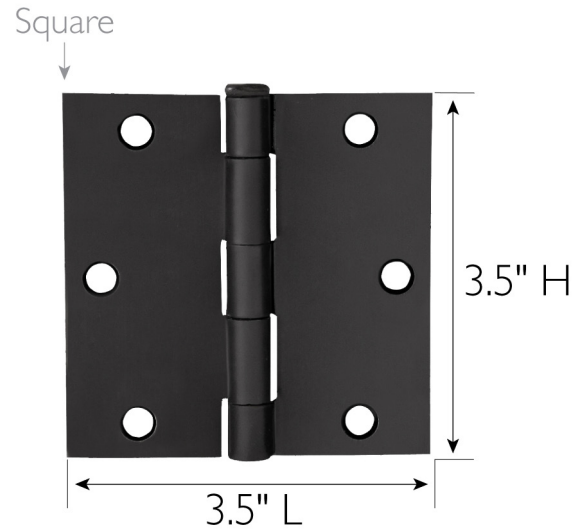

6-Hole 3.5" x 3.5", Square Door Hinge 10-Pack
Matte Black

SPECIFICATIONS

MATERIAL CONSTRUCTION:	Steel
MOUNTING HARDWARE INCLUDED:	Yes
TOOLS NEEDED FOR INSTALLATION:	Screwdriver
ASSEMBLED DIMENSIONS:	3.5" H x 3.5" L x 0.09" D
ASSEMBLED WEIGHT:	3.97 lbs.
CROSS BORE:	N/A
CORNER RADIUS:	Square
PROJECTION:	N/A
HINGE TYPE:	Butt Hinge
NUMBER OF HOOKS:	N/A