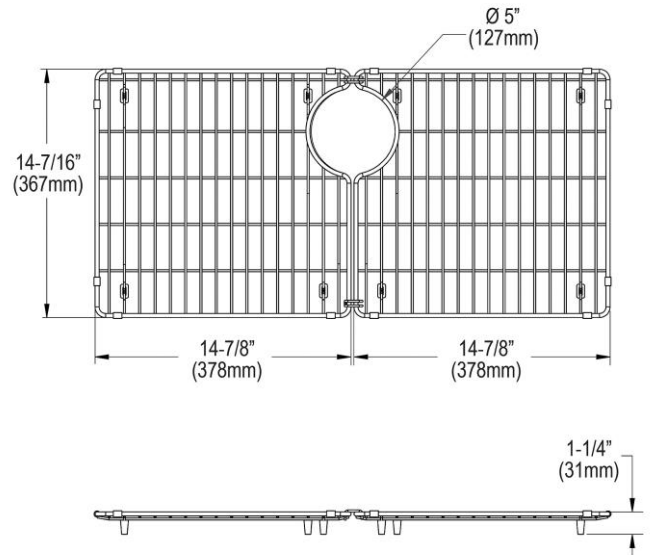

Material:	Stainless Steel
Dimensions:	14-7/16" x 29-15/16" x 1-1/4"

A Century of Tradition and Quality.

For more than 100 years, Elkay has been making innovative products and providing exceptional customer care. We take pride in offering plumbing products that make life easier, inspire change and leave the world a better place.

[Clean and Care Manual (PDF)](#)

[Clean and Care Manual (PDF)](#)

[Warranty (PDF)](#)