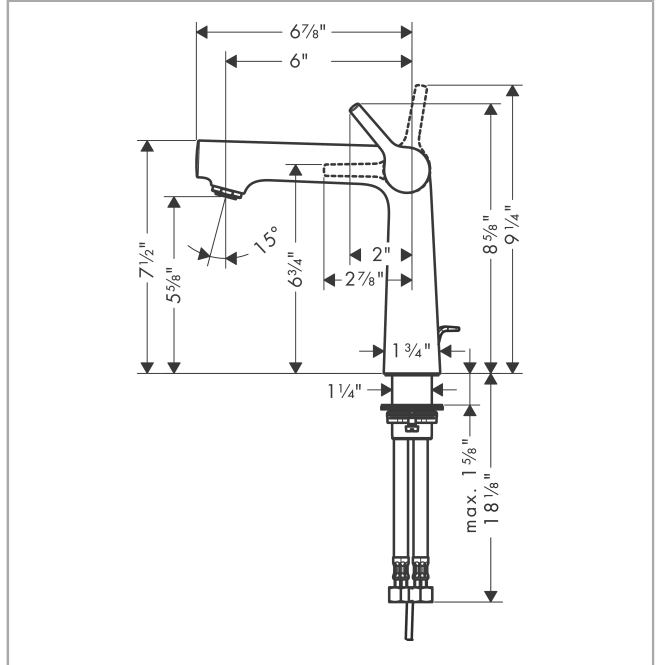

Talis S
Single-Hole Faucet 140 with Pop-Up Drain, 1.2 GPM
 Finishes : **chrome** Part no. : **72113001**

Description

Features

- Aerated spray
- Flow: 1.2 GPM (4.5 L/Min)
- Ceramic cartridge
- Includes pop-up drain

Item details

List Price \$ 462.00

Technology

Compliance

Product image

Scale drawing

Talis S
Single-Hole Faucet 140 with Pop-Up Drain, 1.2 GPM
 Finishes : **chrome** Part no. : **72113001**

Exploded drawing

Year of production: >09/16

Talis S
Single-Hole Faucet 140 with Pop-Up Drain, 1.2 GPM
 Finishes : **chrome** Part no. : **72113001**

Spare parts list

Year of production: >09/16

Pos.	Description	Part no.	Price	PU
1	handle	92771000	-	1
2	screw cover	95704000	-	1
3	flange	95493000	-	1
4	nut	95178000	-	1
5	O-ring 24x2	98388000	-	1
6	cartridge, assy	95973001	-	1
7	seal	98865000	-	1
8	aerator M24x1 (4,5 l/min)	92812000	-	1
9	flat seal	98749000	-	1
10	fixing set (Ø 32)	13961000	-	1
11	lever collar	97548000	-	1
12	connection hose 23½" M10x1 3/8"	14099001	-	1
13	O-ring 8x1,75	97827000	-	1
14	pull rod	96657000	-	1
15	hollow set screw M6x10 DIN 916	96029000	-	1
a	pop up waste	88509000	-	1
b	fixation extension 35 mm	13898000	-	1