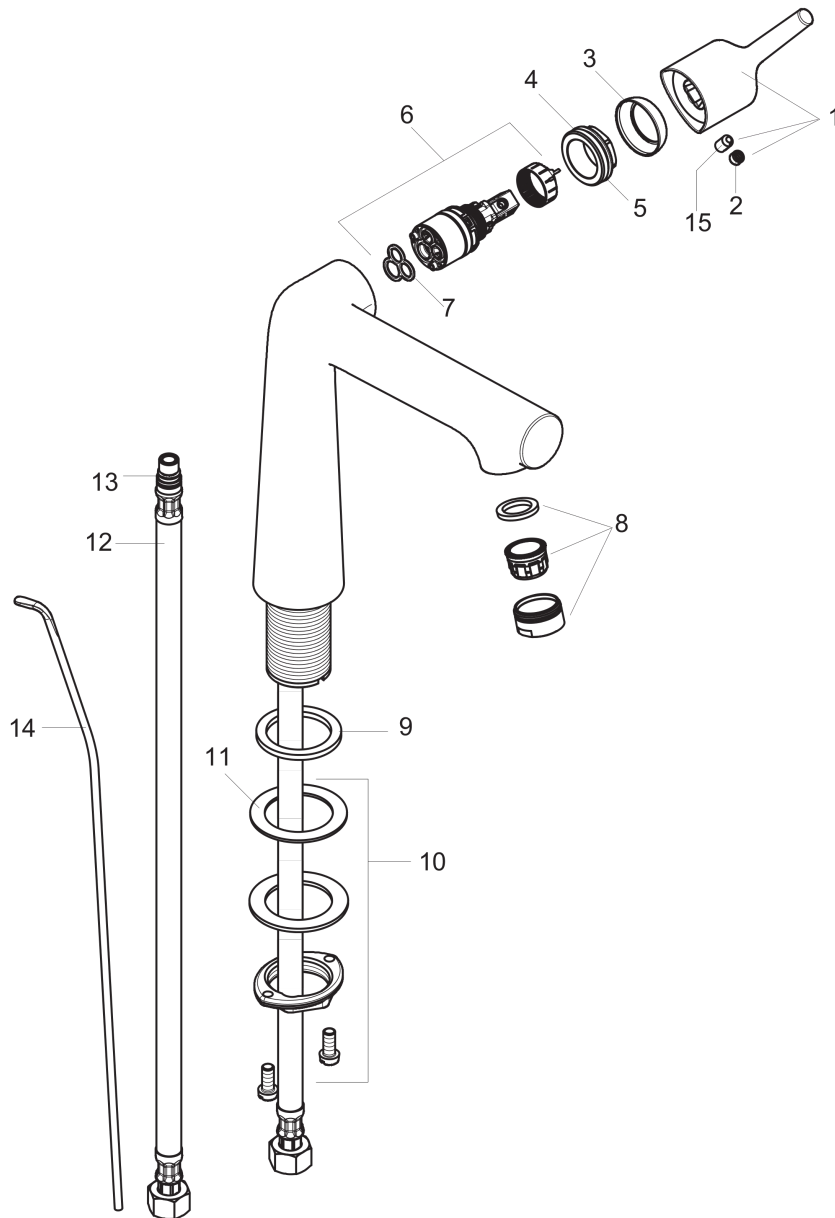

Talis S
Single-Hole Faucet 140 with Pop-Up Drain, 1.2 GPM
 Finishes : **chrome** Part no. : **72113001**

Description

Features

- Aerated spray
- Flow: 1.2 GPM (4.5 L/Min)
- Ceramic cartridge
- Includes pop-up drain

Item details

List Price \$ 462.00

Technology

Compliance

Product image

Scale drawing

Talis S
Single-Hole Faucet 140 with Pop-Up Drain, 1.2 GPM
 Finishes : **chrome** Part no. : **72113001**

Exploded drawing

Year of production: >09/16

Talis S
Single-Hole Faucet 140 with Pop-Up Drain, 1.2 GPM
 Finishes : **chrome** Part no. : **72113001**

Spare parts list

Year of production: >09/16

Pos.	Description	Part no.	Price	PU
1	handle	92771000	-	1
2	screw cover	95704000	-	1
3	flange	95493000	-	1
4	nut	95178000	-	1
5	O-ring 24x2	98388000	-	1
6	cartridge, assy	95973001	-	1
7	seal	98865000	-	1
8	aerator M24x1 (4,5 l/min)	92812000	-	1
9	flat seal	98749000	-	1
10	fixing set (Ø 32)	13961000	-	1
11	lever collar	97548000	-	1
12	connection hose 23½" M10x1 3/8"	14099001	-	1
13	O-ring 8x1,75	97827000	-	1
14	pull rod	96657000	-	1
15	hollow set screw M6x10 DIN 916	96029000	-	1
a	pop up waste	88509000	-	1
b	fixation extension 35 mm	13898000	-	1