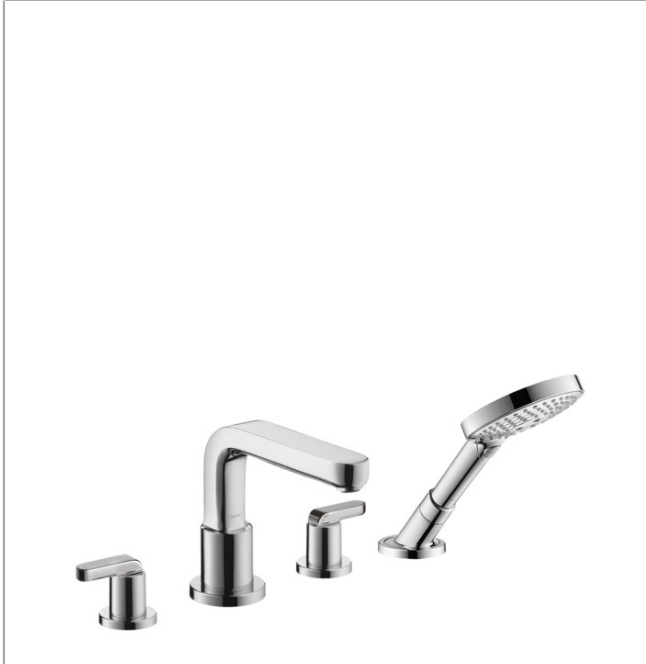

Metris S

4-Hole Roman Tub Set Trim with Lever Handles and 1.75 GPM Handshower

Finishes : **chrome** Part no. : **31408001**

Description

Features

- Flow: 5.02 GPM (19 L/Min)
- 90° ceramic valves
- Integrated double backflow prevention

Item details

List Price $ 859.00

Compliance

Product image