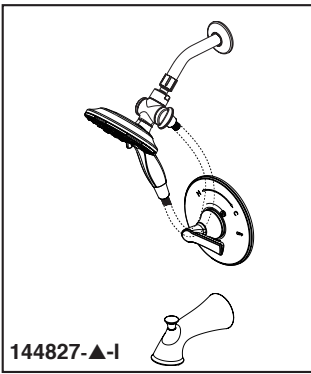

see what Delta can do™

TUB AND SHOWER FAUCET

■ Caffery™ Bath Collection

Submitted Model No.: _____
 Specific Features: _____

FEATURES:

- Monitor® 14 Series pressure balanced single handle bath mixing valve trim

STANDARD SPECIFICATIONS:

- Maintains a balanced pressure of hot and cold water even when a valve is turned on or off elsewhere in the system
- For use with MultiChoice® Universal rough valve body (R10000 Series)
- Back-to-back installation capability
- Solid brass forged body
- Temperature only controlled with handle
- Field adjustable means to limit handle rotation into hot water zone
- 120° maximum handle rotation
- Multiple spray settings and pause feature - pause is a non-positive shut-off
- Maximum flow rate 2.5 gpm @ 80 psi, 9.5 L/min @ 550 kPa
- Tub port maximum flow rate 6.0 gpm @ 60 psi with R10000-UNBX
- Hot & Cold temperature indicators on escutcheon
- Shower arm overall horizontal length = 5 1/2" (138 mm), including threaded ends
- All parts replaceable from the front of the valve
- Pull-up tub spout: 1/2" NPT iron pipe thread connection or 1/2" copper spout tube soldering connection