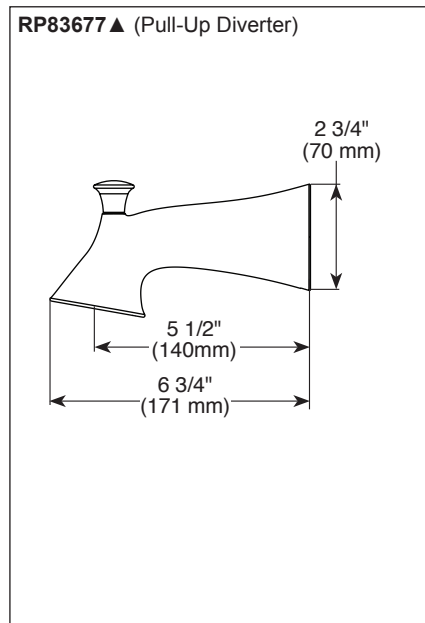

see what Delta can do™

TUB AND SHOWER FAUCET

■ Caffery™ Bath Collection

Submitted Model No.: _____
 Specific Features: _____

FEATURES:

- Monitor® 14 Series pressure balanced single handle bath mixing valve trim

STANDARD SPECIFICATIONS:

- Maintains a balanced pressure of hot and cold water even when a valve is turned on or off elsewhere in the system
- For use with MultiChoice® Universal rough valve body (R10000 Series)
- Back-to-back installation capability
- Solid brass forged body
- Temperature only controlled with handle
- Field adjustable means to limit handle rotation into hot water zone
- 120° maximum handle rotation
- Multiple spray settings and pause feature - pause is a non-positive shut-off
- Maximum flow rate 2.5 gpm @ 80 psi, 9.5 L/min @ 550 kPa
- Tub port maximum flow rate 6.0 gpm @ 60 psi with R10000-UNBX
- Hot & Cold temperature indicators on escutcheon
- Shower arm overall horizontal length = 5 1/2" (138 mm), including threaded ends
- All parts replaceable from the front of the valve
- Pull-up tub spout: 1/2" NPT iron pipe thread connection or 1/2" copper spout tube soldering connection