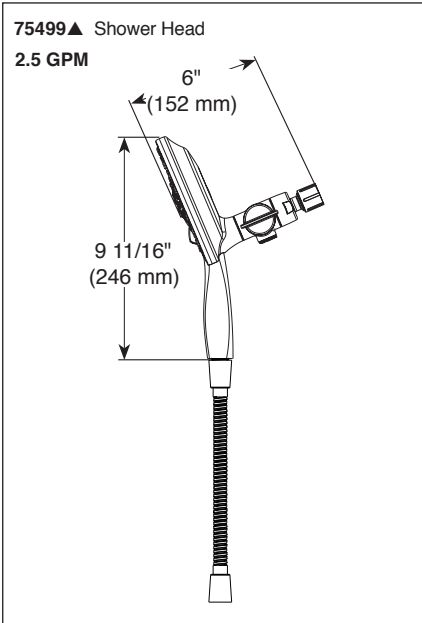

see what Delta can do™

TUB AND SHOWER FAUCET

■ Caffery™ Bath Collection

Submitted Model No.: _____
 Specific Features: _____

FEATURES:

- Monitor® 14 Series pressure balanced single handle bath mixing valve trim

STANDARD SPECIFICATIONS:

- Maintains a balanced pressure of hot and cold water even when a valve is turned on or off elsewhere in the system
- For use with MultiChoice® Universal rough valve body (R10000 Series)
- Back-to-back installation capability
- Solid brass forged body
- Temperature only controlled with handle
- Field adjustable means to limit handle rotation into hot water zone
- 120° maximum handle rotation
- Multiple spray settings and pause feature - pause is a non-positive shut-off
- Maximum flow rate 2.5 gpm @ 80 psi, 9.5 L/min @ 550 kPa
- Tub port maximum flow rate 6.0 gpm @ 60 psi with R10000-UNBX
- Hot & Cold temperature indicators on escutcheon
- Shower arm overall horizontal length = 5 1/2" (138 mm), including threaded ends
- All parts replaceable from the front of the valve
- Pull-up tub spout: 1/2" NPT iron pipe thread connection or 1/2" copper spout tube soldering connection