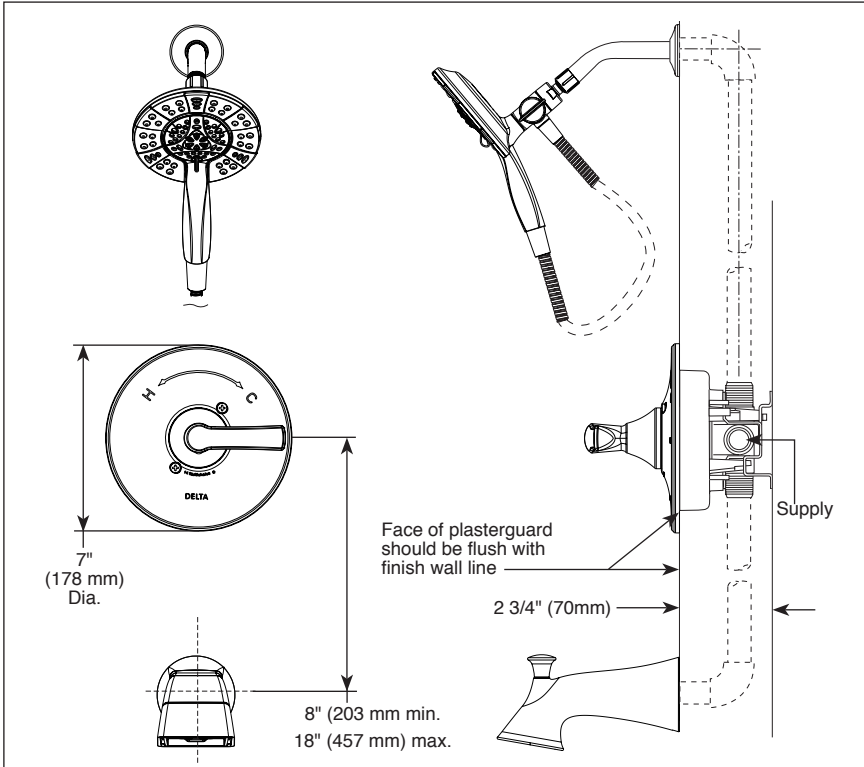

see what Delta can do™

TUB AND SHOWER FAUCET

■ Caffery™ Bath Collection

Submitted Model No.: _____
 Specific Features: _____

FEATURES:

- Monitor® 14 Series pressure balanced single handle bath mixing valve trim

STANDARD SPECIFICATIONS:

- Maintains a balanced pressure of hot and cold water even when a valve is turned on or off elsewhere in the system
- For use with MultiChoice® Universal rough valve body (R10000 Series)
- Back-to-back installation capability
- Solid brass forged body
- Temperature only controlled with handle
- Field adjustable means to limit handle rotation into hot water zone
- 120° maximum handle rotation
- Multiple spray settings and pause feature - pause is a non-positive shut-off
- Maximum flow rate 2.5 gpm @ 80 psi, 9.5 L/min @ 550 kPa
- Tub port maximum flow rate 6.0 gpm @ 60 psi with R10000-UNBX
- Hot & Cold temperature indicators on escutcheon
- Shower arm overall horizontal length = 5 1/2" (138 mm), including threaded ends
- All parts replaceable from the front of the valve
- Pull-up tub spout: 1/2" NPT iron pipe thread connection or 1/2" copper spout tube soldering connection

COMPLIES WITH:

- ASME A112.18.1 / CSA B125.1
- ASSE 1016
- ♿ Indicates compliance to ICC/ANSI A117.1 - Valve control only
- EPA WaterSense®

▲ Designate Proper Finish Suffix

Delta reserves the right (1) to make changes in specifications and materials, and (2) to change or discontinue models, both without notice or obligation. Dimensions are for reference only. See current full-line price book or www.deltafaucet.com for finish options and product availability.