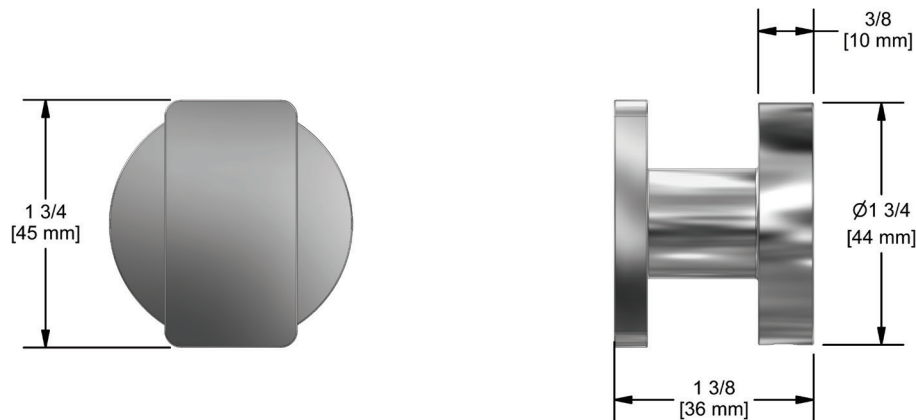

SPECIFICATIONS

DESCRIPTION

- Holds one robe or towel close to your shower or bathing space

WARRANTY

- Most products or parts carry "Limited Warranties" against manufacturing defects. For US customers please visit houseofrohl.com/support and for Canadian customers please visit houseofrohl.ca/support for complete product and finish warranty.

Paradox™
Robe Hook

MODEL: PX0

For warranty or additional information, contact:

U.S.A.
houseofrohl.com/support
1-800-777-9762

QUEBEC / MARITIMES / WESTERN CANADA
QUÉBEC / MARITIMOS / OUEST CANADIEN
QUEBEC / MARITIMOS / CANADA OCCIDENTAL
houseofrohl.ca/support
1-866-473-8442

ONTARIO
houseofrohl.ca/support
1-800-287-5354