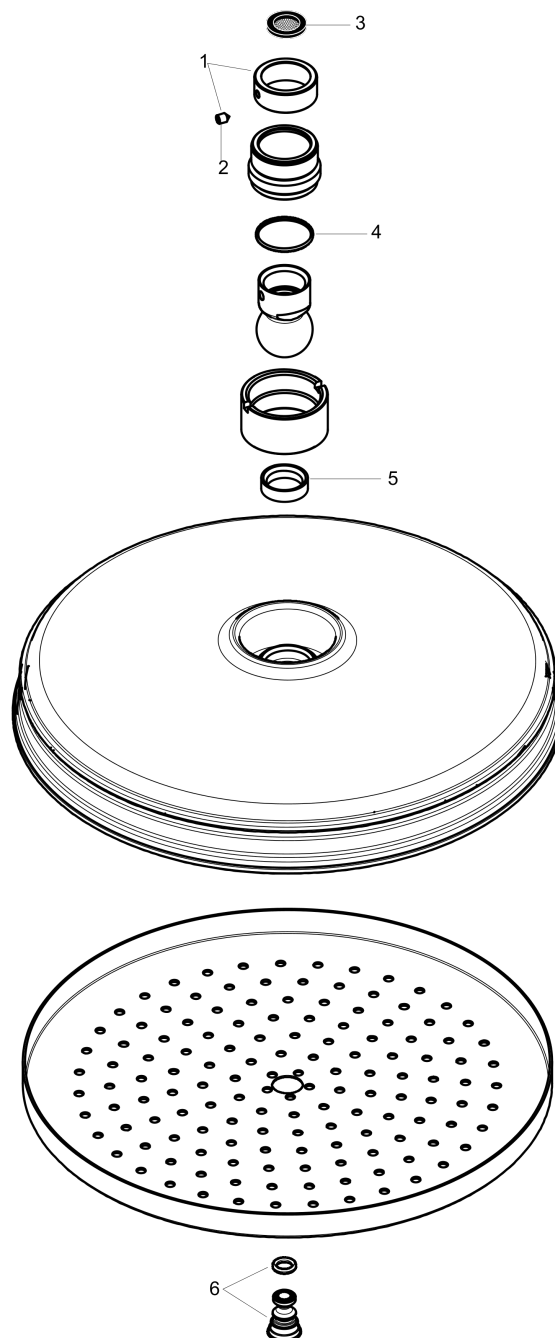

AXOR Montreux
Showerhead 240 1-Jet, 2.0 GPM
Finishes : **chrome** Part no. : **28371001**

Description

Features

- Spray modes: Rain
- 140 no-clog spray channels
- Flow: 2.0 GPM (7.6 L/Min)
- Fully-finished matching spray face
- Spray face removable for cleaning

Technology

Product image

Scale drawing

AXOR Montreux
Showerhead 240 1-Jet, 2.0 GPM
Finishes : **chrome** Part no. : **28371001**

Exploded drawing

Year of production: >01/18

AXOR Montreux
Showerhead 240 1-Jet, 2.0 GPM
 Finishes : **chrome** Part no. : **28371001**

Spare parts list

Year of production: >01/18

Pos.	Description	Part no.	PC	PU
1	lock washer	98942000	0	1
2	hollow set screw M4x6	97767000	0	1
3	filter packing	94246000	0	1
4	lever collar	97536000	0	1
5	seal	97606000	0	1
6	air jet (Eco)	95795000	0	1