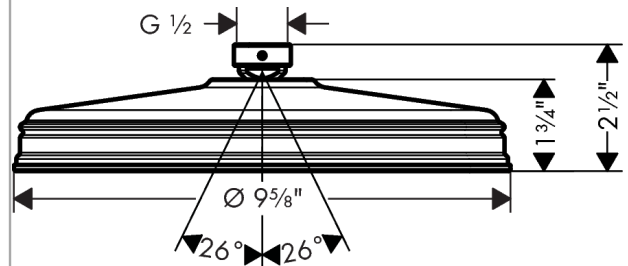

AXOR Montreux
Showerhead 240 1-Jet, 2.0 GPM
Finishes : **chrome** Part no. : **28371001**

Description

Features

- Spray modes: Rain
- 140 no-clog spray channels
- Flow: 2.0 GPM (7.6 L/Min)
- Fully-finished matching spray face
- Spray face removable for cleaning

Technology

Product image

Scale drawing

AXOR Montreux
Showerhead 240 1-Jet, 2.0 GPM
Finishes : **chrome** Part no. : **28371001**

Exploded drawing

Year of production: >01/18

AXOR Montreux
Showerhead 240 1-Jet, 2.0 GPM
 Finishes : **chrome** Part no. : **28371001**