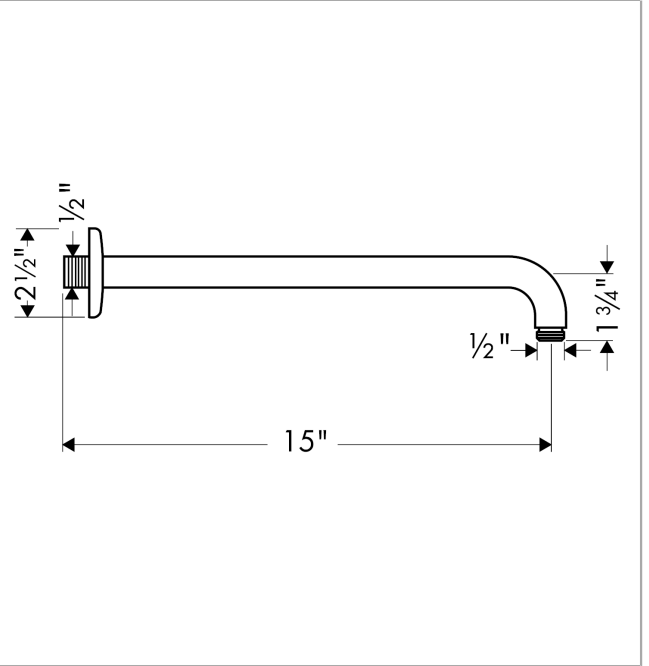

Showerarm Raindance 15"

Finishes : **brushed nickel** Part no. : **27413821**

Description

Features

- Brass
- 1/2" NPT
- Escutcheon

Item details

List Price \$ 239.00

Compliance

Product image

Scale drawing

Showerarm Raindance 15"

Finishes : **brushed nickel** Part no. : **27413821**

Exploded drawing

Year of production: >08/04

Showerarm Raindance 15"

Finishes : **brushed nickel** Part no. : **27413821**

Spare parts list

Year of production: >08/04

Pos.	Description	Part no.	Price	PU
1	escutcheon	28454820	-	1