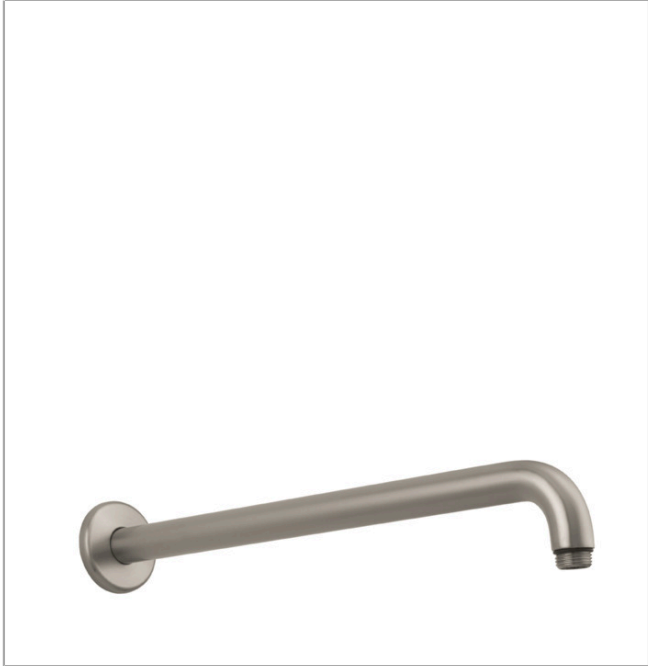

Showerarm Raindance 15"

Finishes : **brushed nickel** Part no. : **27413821**

Description

Features

- Brass
- 1/2" NPT
- Escutcheon

Item details

List Price \$ 239.00

Compliance

Product image

Scale drawing

Showerarm Raindance 15"

Finishes : **brushed nickel** Part no. : **27413821**

Exploded drawing

Year of production: >08/04

Showerarm Raindance 15"

Finishes : **brushed nickel** Part no. : **27413821**