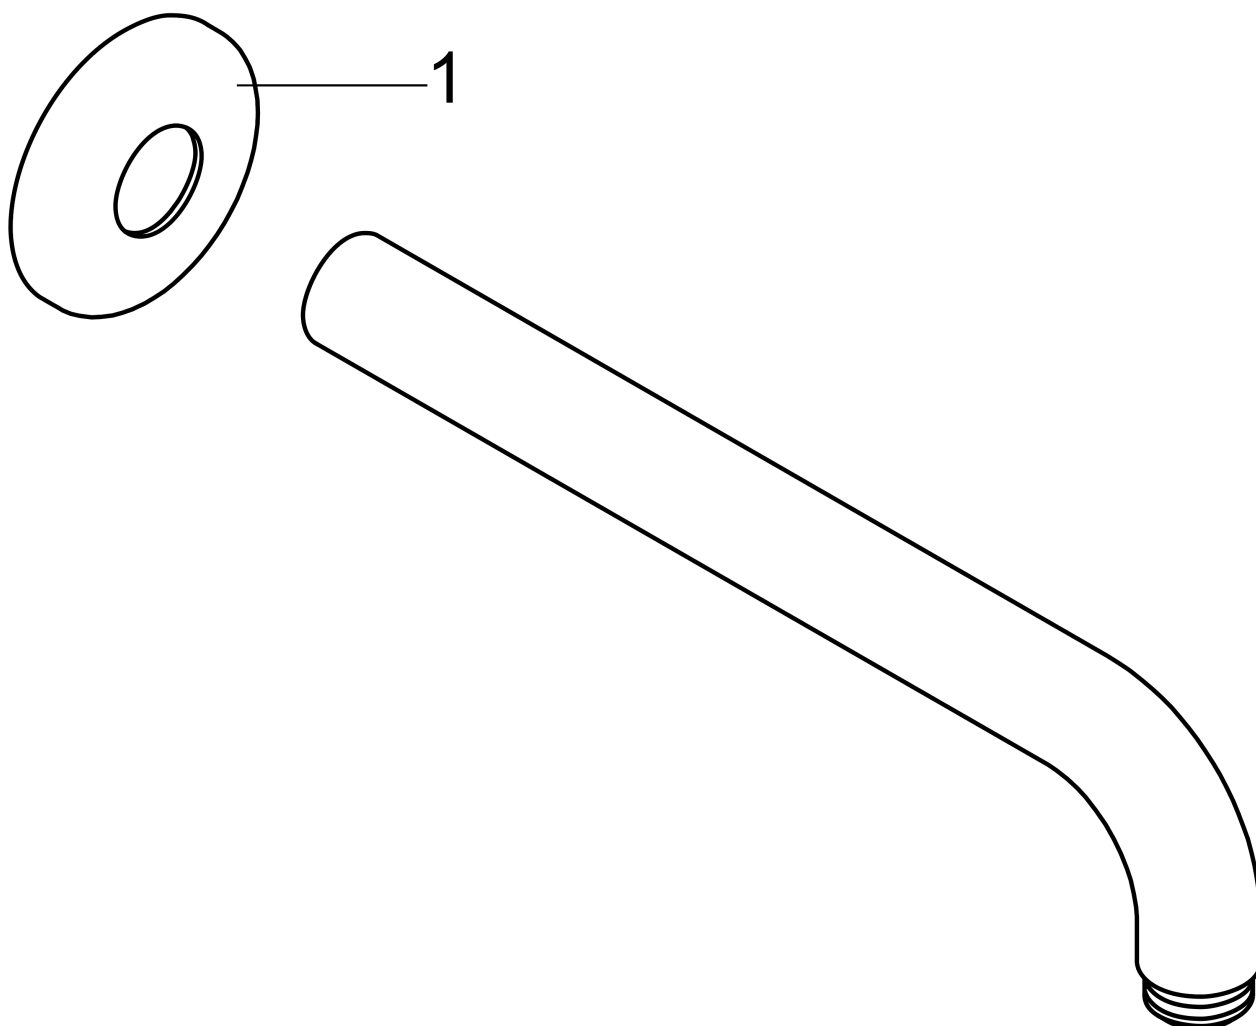

Showerarm Raindance 15"

Finishes : **brushed nickel** Part no. : **27413821**

Description

Features

- Brass
- 1/2" NPT
- Escutcheon

Item details

List Price \$ 239.00

Compliance

Product image

Scale drawing

Showerarm Raindance 15"

Finishes : **brushed nickel** Part no. : **27413821**

Exploded drawing

Year of production: >08/04

Showerarm Raindance 15"

Finishes : **brushed nickel** Part no. : **27413821**

Spare parts list

Year of production: >08/04

Pos.	Description	Part no.	Price	PU
1	escutcheon	28454820	-	1