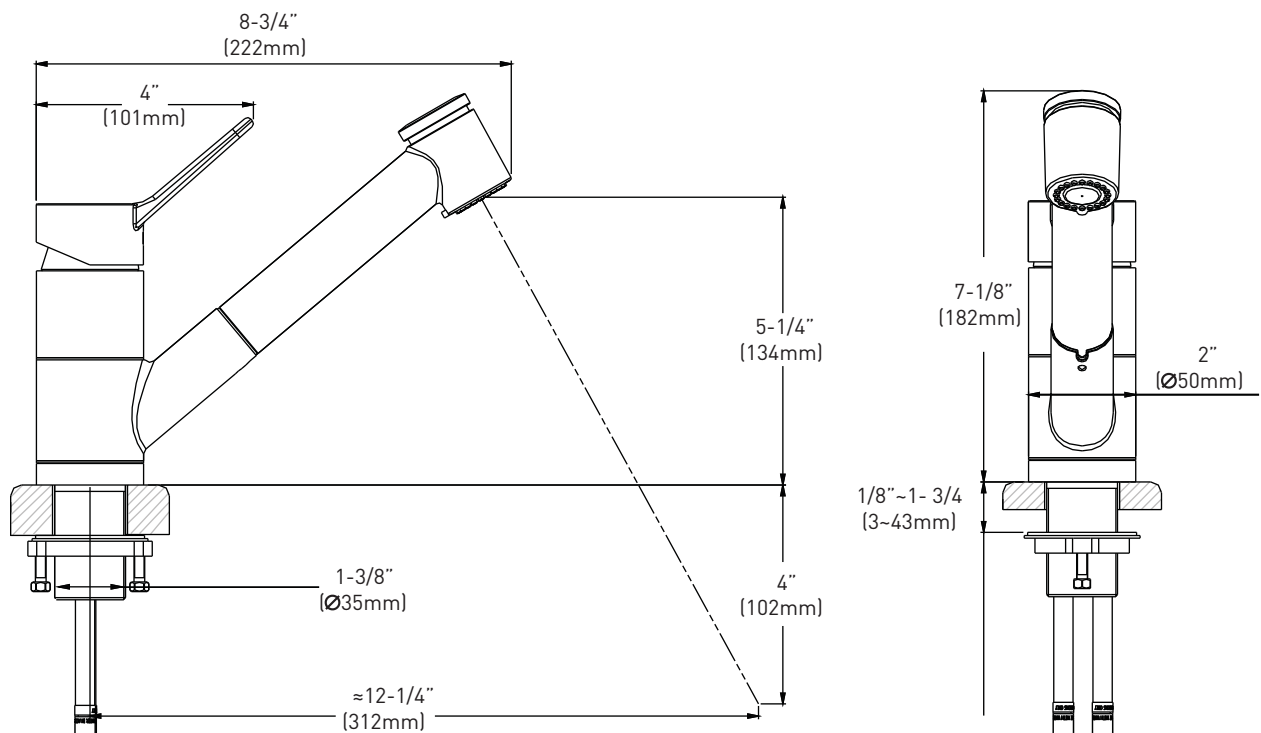

- 2-jet pull-down spray
- 3/8" speedway compression
- Ceramic cartridge

Available flows

- 6.7 L/min, 1.8 gpm (US) 60psi
- 3.7 L/min, 1 gpm (US) 60psi (SL101-10)

Certifications

- CSA B125.1
- ASME A112.18.1
- NSF/ANSI standard 61 et 372
- ADA