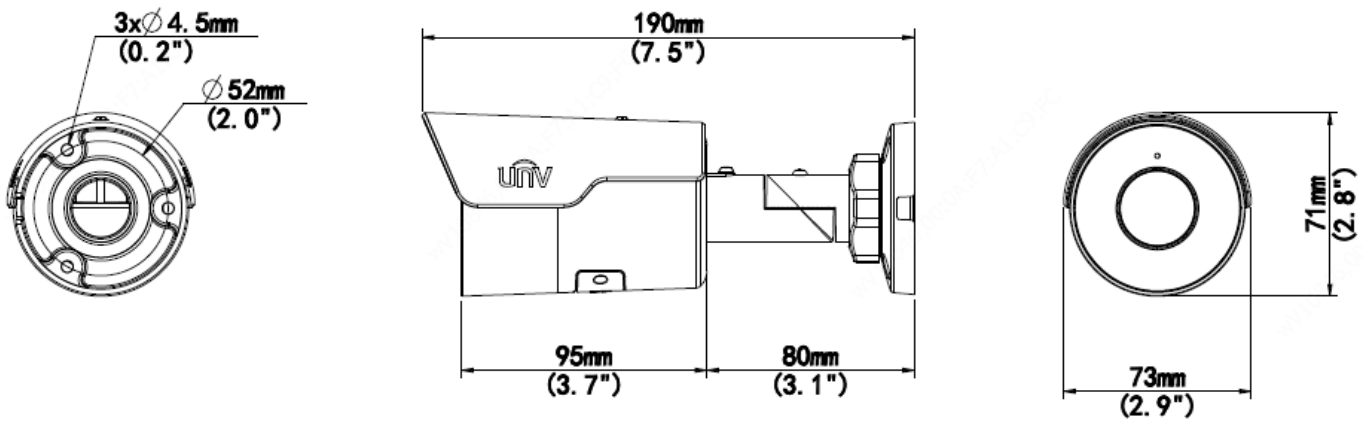

Dimensions

Accessories

Pole Mount	
TR-JB06-IN+ TR-UP06-C-IN	TR-JB05-B-IN+ TR-UP06-C-IN

Zhejiang Uniview Technologies Co., Ltd.

Building No.10, Wanlun Science Park, Jiangling Road 88, Binjiang District, Hangzhou, Zhejiang, China (310051)

Email: overseasbusiness@uniview.com; globalsupport@uniview.com

<http://www.uniview.com>

©2021 Zhejiang Uniview Technologies Co., Ltd. All rights reserved.

*Product specifications and availability are subject to change without notice.