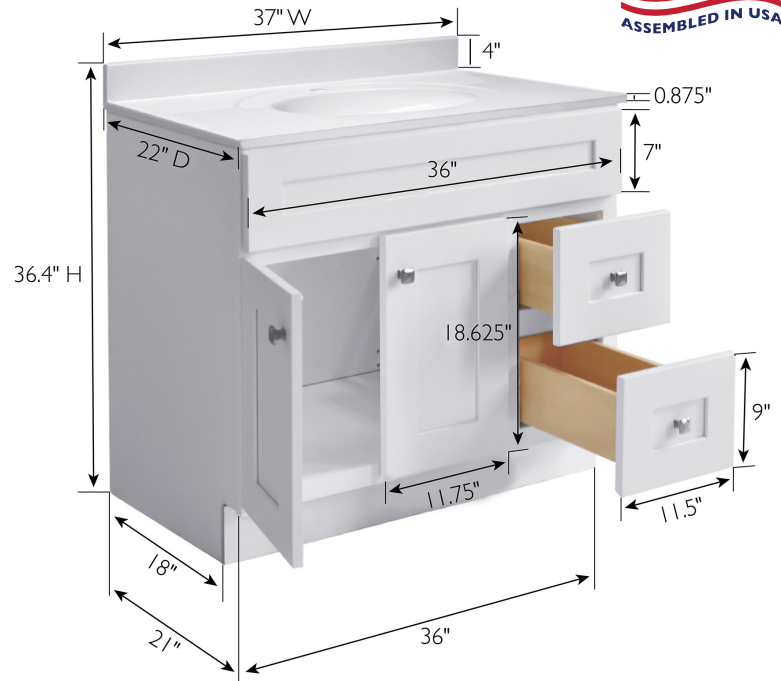

Brookings 2-Door, 2-Drawer Vanity with Cultured Marble 4 in. Single Hole Solid White Top, Assembled, 37x22, White Base

## SPECIFICATIONS

**MATERIAL CONSTRUCTION:** Wood/Cultured Marble  
**ASSEMBLY REQUIRED:** No  
**ASSEMBLED DIMENSIONS:** 36.4" H x 37" L x 22" D  
**ASSEMBLED WEIGHT:** 135.36 lbs.  
**TOOLS NEEDED FOR INSTALLATION:** 100% Silicone

**CONSTRUCTION TYPE:** Face Frame  
**HINGE STYLE:** Concealed  
**DOOR STYLE:** 2 MDF Shaker Doors  
**DRAWER STYLE:** 2 Solid Wood/MDF Drawers  
**GLIDE STYLE:** Soft Close  
**FAKE DWR STYLE:** N/A  
**DRAWER #1 DIMENSIONS:** 8.31" L x 18" D x 5.12" H  
**DRAWER #2 DIMENSIONS:** 8.31" L x 18" D x 5.12" H  
**DRAWER CONSTRUCTION:** Dove Tail

**FAUCET TYPE:** Lav Single Hole  
**NUMBER OF MOUNTING HOLES:** 1  
**BOWL MATERIAL:** Cultured Marble  
**BACK SPLASH INCLUDED:** Yes  
**COLOR:** Solid White  
**NUMBER OF BOWLS:** 1  
**BOWL DIMENSIONS:** 5.63" H x 11.63" W x 16.85" D  
**BOWL SHAPE:** Oval  
**SINK THICKNESS:** 1"  
**MOUNTING TYPE:** Single Hole  
**OVERFLOW HOLE:** Yes