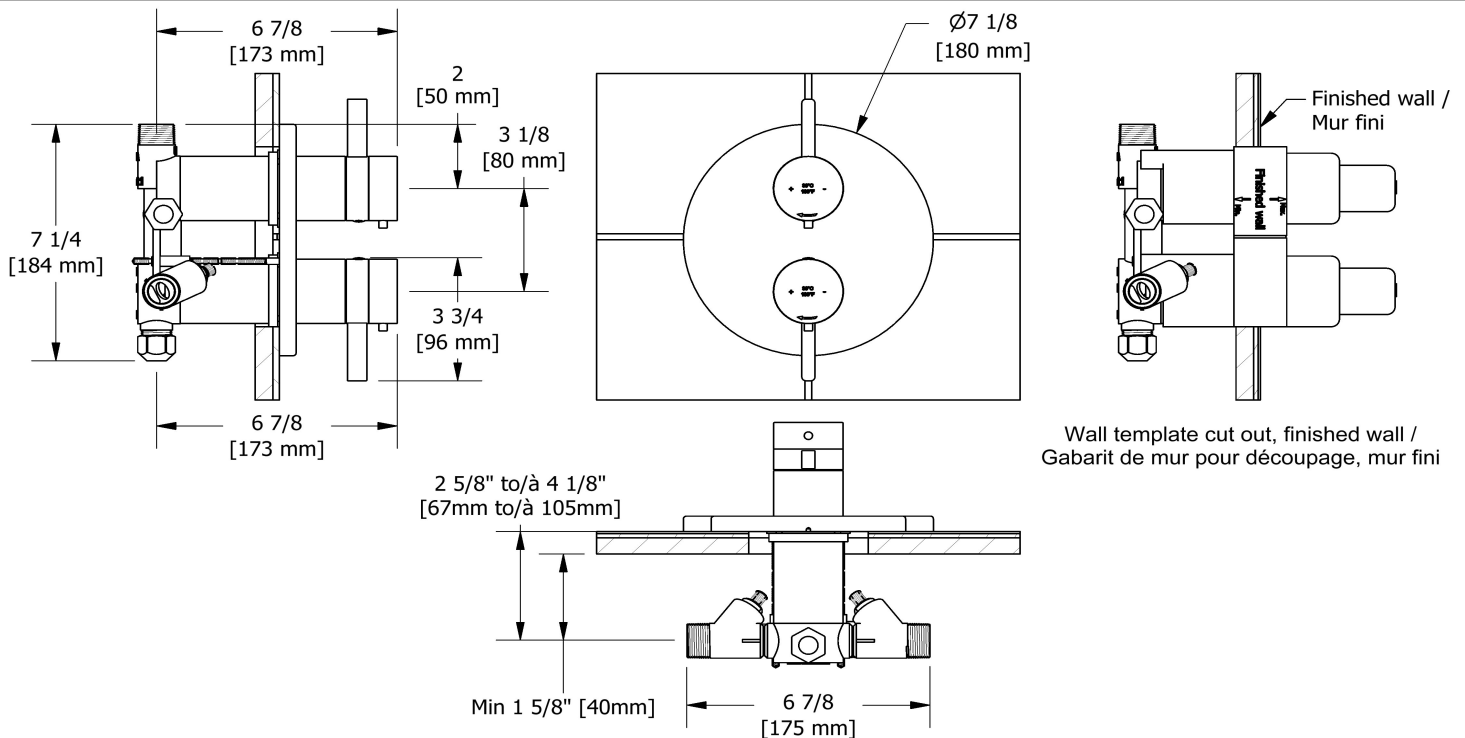

Certifications

- CSA B125.1
- ASME A112.18.1
- ASSE 1016
- CMR248 Approval
- ADA

Wall template cut out, finished wall /
Gabarit de mur pour découpage, mur fini