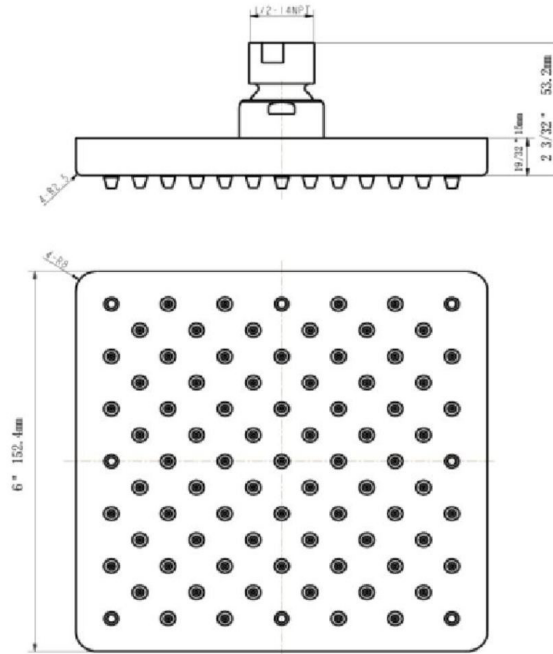

Karsen Shower Head Polished Chrome

SPECIFICATIONS

MATERIAL:	Plastic	WEIGHT:	0.76 lbs.
HANDLE MATERIAL:	N/A	PVD FINISH:	No
SPOUT MATERIAL:	N/A	ESCUTCHEON INCLUDED:	No
CARTRIDGE MATERIAL:	N/A	VALVE INCLUDED:	No
WATERWAY MATERIAL:	N/A	PRESSURE BALANCED VALVE:	No
VALVE MATERIAL:	N/A	TYPE OF SHOWER HEAD:	Wall Mount
DRAIN MATERIAL:	N/A	SHOWER HEAD FUNCTIONS (QTY):	1
FAUCET TYPE:	Shower Trim	SHOWER HEAD NOZZLE TYPE:	N/A
SPOUT REACH:	N/A	SHOWER HEAD SHAPE:	Square
FLOW RATE:	N/A	SHOWER HEAD PUSH BUTTON:	N/A
LOW FLOW:	No	TUB SPOUT TYPE:	N/A
HANDLES CONFIGURATION:	N/A	TUB SPOUT DIVERTER INCLUDED:	No
HANDLE REACH:	N/A		
QUICK ATTACH INCLUDED:	Yes		
DIMENSIONS:	1.93" H x 6" L x 6" D		