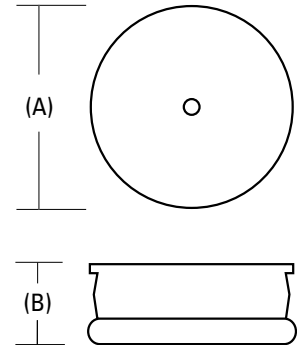

ORDERING INFORMATION

For shortest lead times, configure products using **bolded options**.

Example: FM22 BLCH

Series^{1,2}	Finish	Ballast/voltage
FM22 9" diameter - (1) 22W circline T9 fluorescent lamp. Required	BLCH Chrome³	(blank) 120 volt electronic ballast (standard)
FM54 12" diameter - (1) 22W & (1) 32W circline T9 fluorescent lamps. Required	BLWH White⁴	Other voltage and ballast types (Consult factory)

Notes

1. Lamp(s) not included.
2. Use with non-dimmable switches only.
3. BLCH available in 9" only.
4. BLWH available in 12" only.