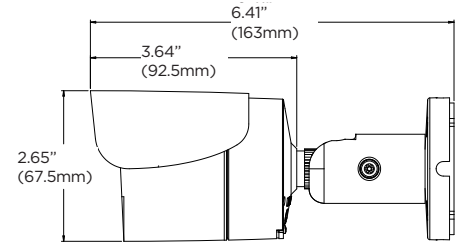

Dimensions

Unit: Inch (mm)

Specifications

IMAGE	
Image sensor	2.1MP/1080p 1/2.8" CMOS
Total pixels	1945 (H) X 1109 (V)
Minimum scene illumination	0.09 lux (color) 0.0 lux (B/W)
LENS	
Focal length	4.0mm, F2.6
Lens type	Fixed lens
HFOV / VFOV	86° / 46°
IR distance	100ft range
OPERATIONAL	
Intelligent Video Analytics	IVA license: intrusion, line crossing, counting line, loitering, enter, exit, tamper IVA+ license: object removed, tailgating, direction, stopped, appear, disappear, object left
Shutter mode	Auto, manual, anti-flicker, slow shutter
Shutter speed	1/15 - 1/32000
Slow shutter	1/2, 1/3, 1/5, 1/6, 1/7.5, 1/10
Auto gain control	Auto
Day and night	Auto, day (color), night (B/W)
Smart DNR™ 3D digital noise reduction	3D-DNR
Wide Dynamic Range (WDR)	True WDR
Wide Dynamic Range (WDR) dB	120dB
Privacy zone	16 programmable privacy masks
Mirror and flip	Yes
Alarm notifications	Notifications via e-mail notifications, FTP and SD card recording
Memory slot	Micro SD / SDHC / SDXC (card not included)
NETWORK	
LAN	RJ45 (10/100Base-T)
Video compression type	H.265, H.264, MJPEG
Resolution	H.265: 2.1MP/1080p, 720p, VGA, D1, CIF H.264: 2.1MP/1080p, 720p, VGA, D1, CIF MJPEG: 1280x720, 800x600, VGA, 768x432, D1, CIF
Frame rate	Up to 30fps at all resolutions
Video bitrate	100Kbps - 10Mbps, multi-rate for preview and recording
Bitrate control	Multi-streaming CBR/VBR at H.264, H.265 (controllable frame rate and bandwidth)
Streaming capability	Dual-stream at different rates and resolutions
IP	IPv4, IPv6
Protocol	TCP/IP, UDP, AutoIP, RTP (UDP/TCP), RTSP, NTP, HTTP, HTTPS, SSL, DNS, DDNS, DHCP, FTP, SMTP, ICMP, SNMPv1/v2/v3 (MIB-2), ONVIF
Security	HTTPS (TLS), IP filtering, 802.1x, digest authentication (ID/PW)
ONVIF conformance	Yes
Web viewer	OS: Windows®, Mac® OS, Linux® Browser: Internet Explorer®, Google Chrome®, Mozilla Firefox®, Safari® NOTE: Chrome browser is recommended for IVA configuration
Video management software	DW Spectrum® IPVMS
ENVIRONMENTAL	
Operating temperature	-4°F - 122°F (-20°C - 50°C)
Operating humidity	10-90% (non-condensing)
IP rating	IP67-rated
Other certifications	UL listed, CE, FCC, RoHS
ELECTRICAL	
Power requirement	DC 12V, PoE (IEEE 802.3af Class 2). (Adapter not included)
Power consumption	DC12V: max 4.5W PoE: max 6.0W
MECHANICAL	
Material	Aluminum bullet housing
Dimensions	6.41" x 2.65" (163 x 67.5 mm)
Weight	1.1 lbs (0.5kg)
Warranty	5 year warranty