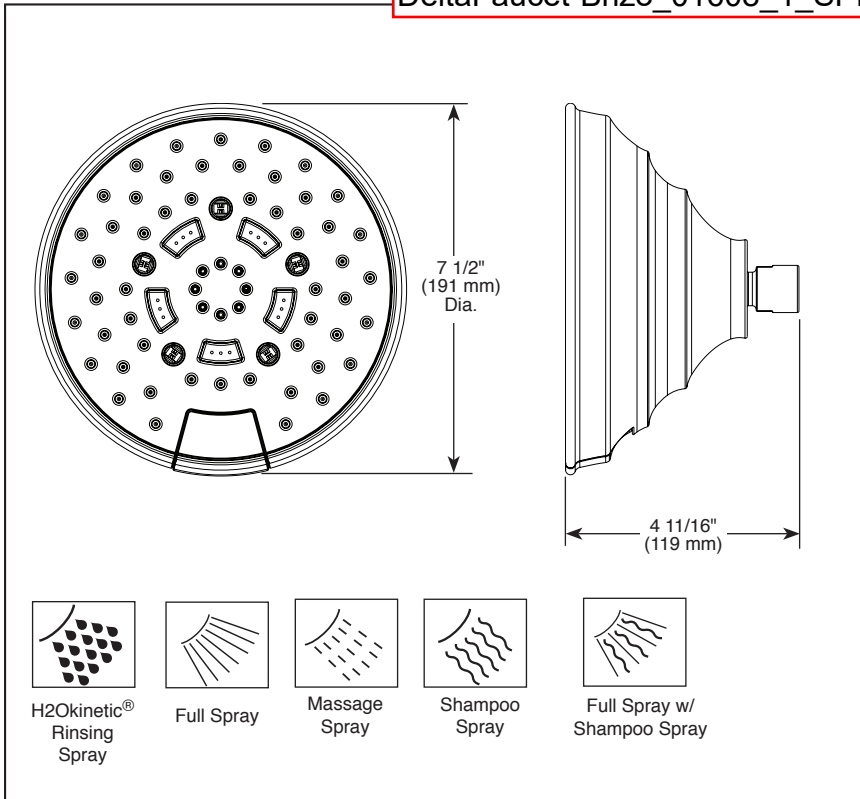

WARRANTY

- Parts and Finish - Lifetime limited warranty; or for commercial purchasers, 10 years for multi-family residential (apartments and condominiums) and 5 years for all other commercial uses, in each case from the date of purchase.
- Electronic Parts and Batteries (if applicable) - 5 years from the date of purchase; or for commercial purchasers, 1 year from the date of purchase. No warranty is provided on batteries.