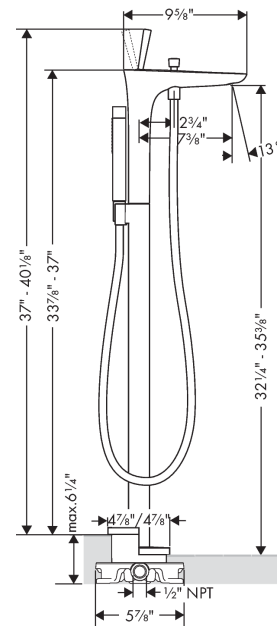

**PuraVida**  
**Freestanding Tub Filler Trim with 2.0 GPM Handshower**  
 Finishes : **white/chrome** Part no. : **15473401**

**Description**

**Features**

- consists of: Freestanding tub filler trim, Baton handshower, Handshower hose
- Joystick ceramic cartridge
- Integrated double backflow prevention

**Item details**

List Price \$ 2,772.00

**Technology**

**Compliance**

**Product image**

**Scale drawing**

**PuraVida**  
**Freestanding Tub Filler Trim with 2.0 GPM Handshower**  
 Finishes : **white/chrome** Part no. : **15473401**

Exploded drawing

Year of production: >07/17

**PuraVida**  
**Freestanding Tub Filler Trim with 2.0 GPM Handshower**  
 Finishes : **white/chrome** Part no. : **15473401**

### Spare parts list

Year of production: >07/17

Pos.	Description	Part no.	Price	PU
1	escutcheon Ø 37 mm	95288000	-	1
2	handle	95287000	-	1
3	nut	97157000	-	1
4	cartridge, assy	96339000	-	1
5	diverter knob	95284000	-	1
6	handshower	04304000	-	1
7	filter packing	94246000	-	1
8	shower hose 1,25 m	28282000	-	1
9	aerator M24x1 (30 l/min)	96512000	-	1
10	selector	97978000	-	1
11	non return valve	97980000	-	1
12	hexagon socket screw M10x35	97670000	-	1
13	shower holder, assy	96295000	-	1
14	sleeve	97979000	-	1
15	extension set 60 mm	97686000	-	1
16	hollow set screw M4x6	97767000	-	1