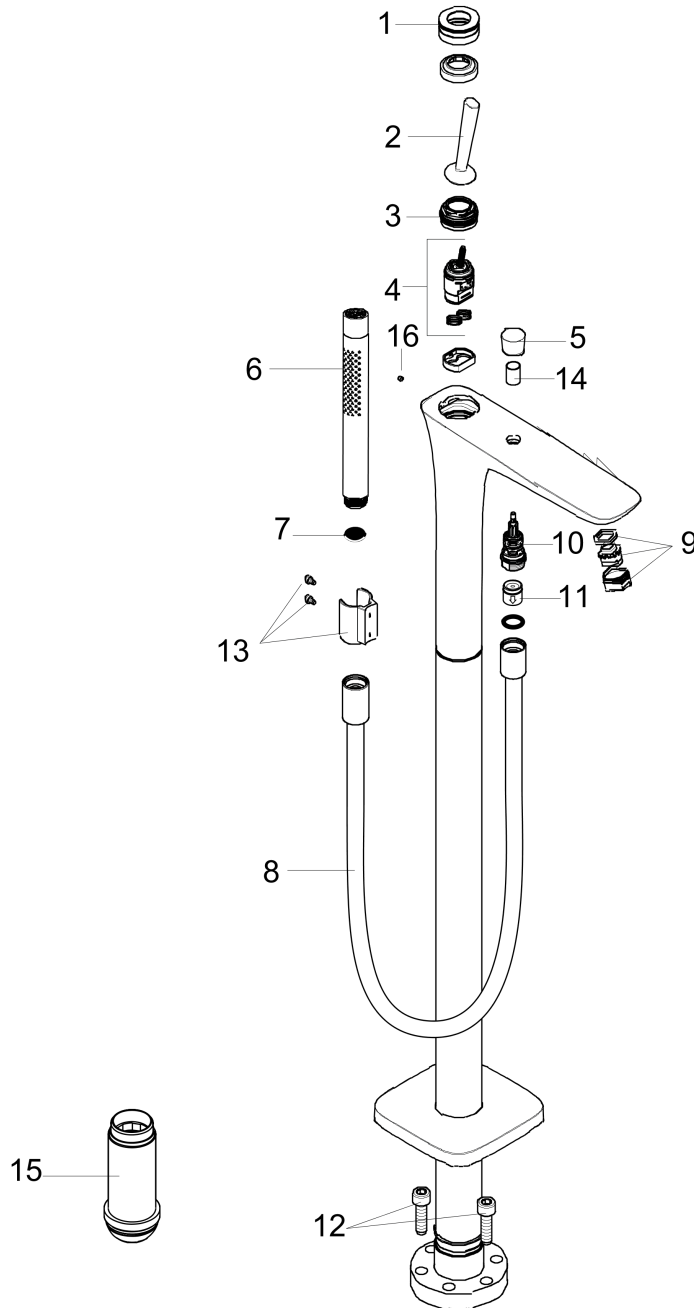

**PuraVida**  
**Freestanding Tub Filler Trim with 2.0 GPM Handshower**  
 Finishes : **white/chrome** Part no. : **15473401**

**Description**

**Features**

- consists of: Freestanding tub filler trim, Baton handshower, Handshower hose
- Joystick ceramic cartridge
- Integrated double backflow prevention

**Item details**

List Price \$ 2,772.00

**Technology**

**Compliance**

**Product image**

**Scale drawing**

**PuraVida**  
**Freestanding Tub Filler Trim with 2.0 GPM Handshower**  
 Finishes : **white/chrome** Part no. : **15473401**

Exploded drawing

Year of production: >07/17

**PuraVida**  
**Freestanding Tub Filler Trim with 2.0 GPM Handshower**  
 Finishes : **white/chrome** Part no. : **15473401**

### Spare parts list

Year of production: >07/17

Pos.	Description	Part no.	Price	PU
1	escutcheon Ø 37 mm	95288000	-	1
2	handle	95287000	-	1
3	nut	97157000	-	1
4	cartridge, assy	96339000	-	1
5	diverter knob	95284000	-	1
6	handshower	04304000	-	1
7	filter packing	94246000	-	1
8	shower hose 1,25 m	28282000	-	1
9	aerator M24x1 (30 l/min)	96512000	-	1
10	selector	97978000	-	1
11	non return valve	97980000	-	1
12	hexagon socket screw M10x35	97670000	-	1
13	shower holder, assy	96295000	-	1
14	sleeve	97979000	-	1
15	extension set 60 mm	97686000	-	1
16	hollow set screw M4x6	97767000	-	1