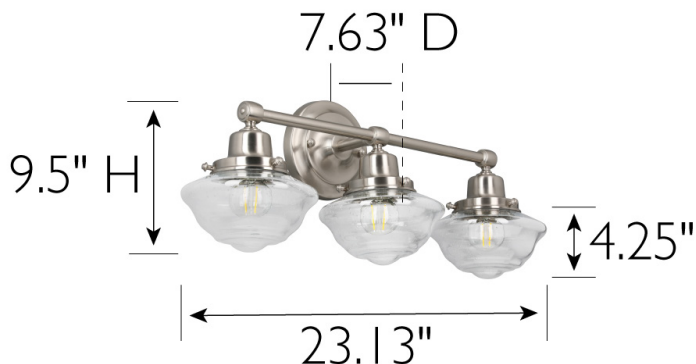

Schoolhouse 3-Light Dimmable Vanity Light
Satin Nickel

SPECIFICATIONS

MOUNTING:	Wall Mount	LED BRIGHTNESS (LUMENS):	N/A
SLOPED CEILING ADAPTABLE:	No	LED COLOR CORRELATED TEMPERATURE (CCT):	N/A
LAMP TYPE:	Maximum 60W Medium Base Bulb	LED COLOR RENDERING INDEX (CRI):	N/A
BULB INCLUDED:	No	LED EFFICACY:	N/A
WATTS PER BULB:	60W	LED AVERAGE RATED LIFE:	N/A
TOTAL WATTAGE:	180W	ENERGY EFFICIENT:	No
DIMMABLE:	Yes	LIGHTING AMPS:	1.5
MATERIAL CONSTRUCTION:	Steel/Glass	VOLTAGE:	120V
ASSEMBLED DIMENSIONS:	9.5" H x 23.13" L x 7.63" D		
WEIGHT:	8.5 lbs.		
BACKPLATE DIMENSIONS:	5.5" H x 5.5" L x 1.57" D		
CANOPY/PLATE DIMENSIONS:	N/A		
GLASS/SHADE DIMENSIONS:	4.25" H x 6.63" L x 6.63" D		
GLASS/SHADE MATERIAL:	Glass		
GLASS/SHADE TYPE:	Seedy		
GLASS/SHADE COLOR:	Clear		